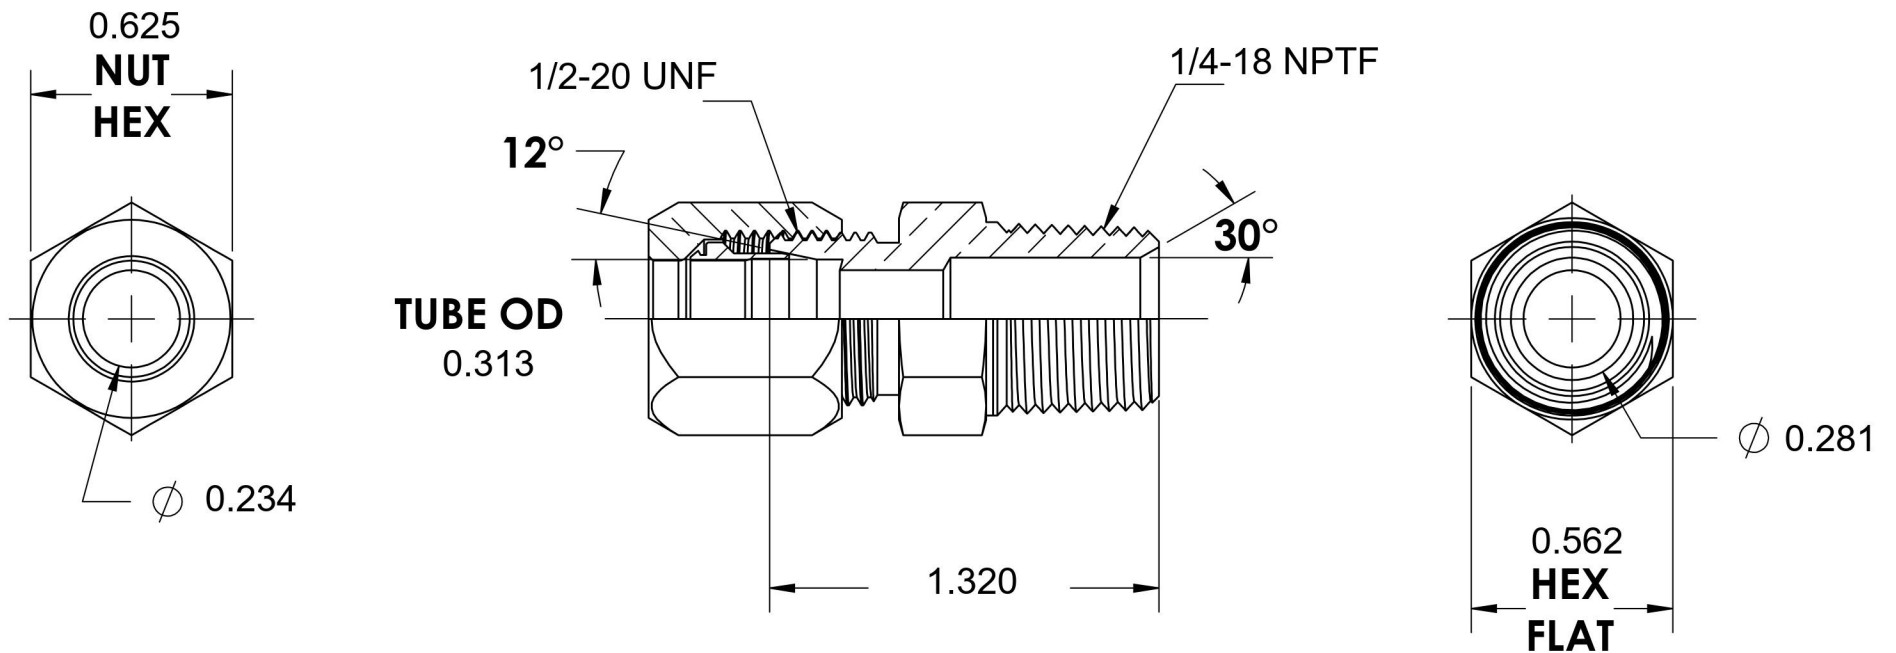

C2404-05-04-SS

Stainless Steel, SAE J514 Flareless Tube Male Connector, 5/16" Flareless Bite Type x 1/4" Male NPTF 30°

6701 Cochran Road
Solon, Ohio 44139
Phone: (440) 248-1880
Toll Free: 1-888-331-1523

Temperature Rating	Material	Industry Standards	Series
-425°F to 1200°F	316/316L Stainless Steel	SAE J514, SAE J476	C2404-SS
Pressure Rating	Finish		Series Description
6000 psi	Passivated		SAE J514 Flareless Tube Male Connector