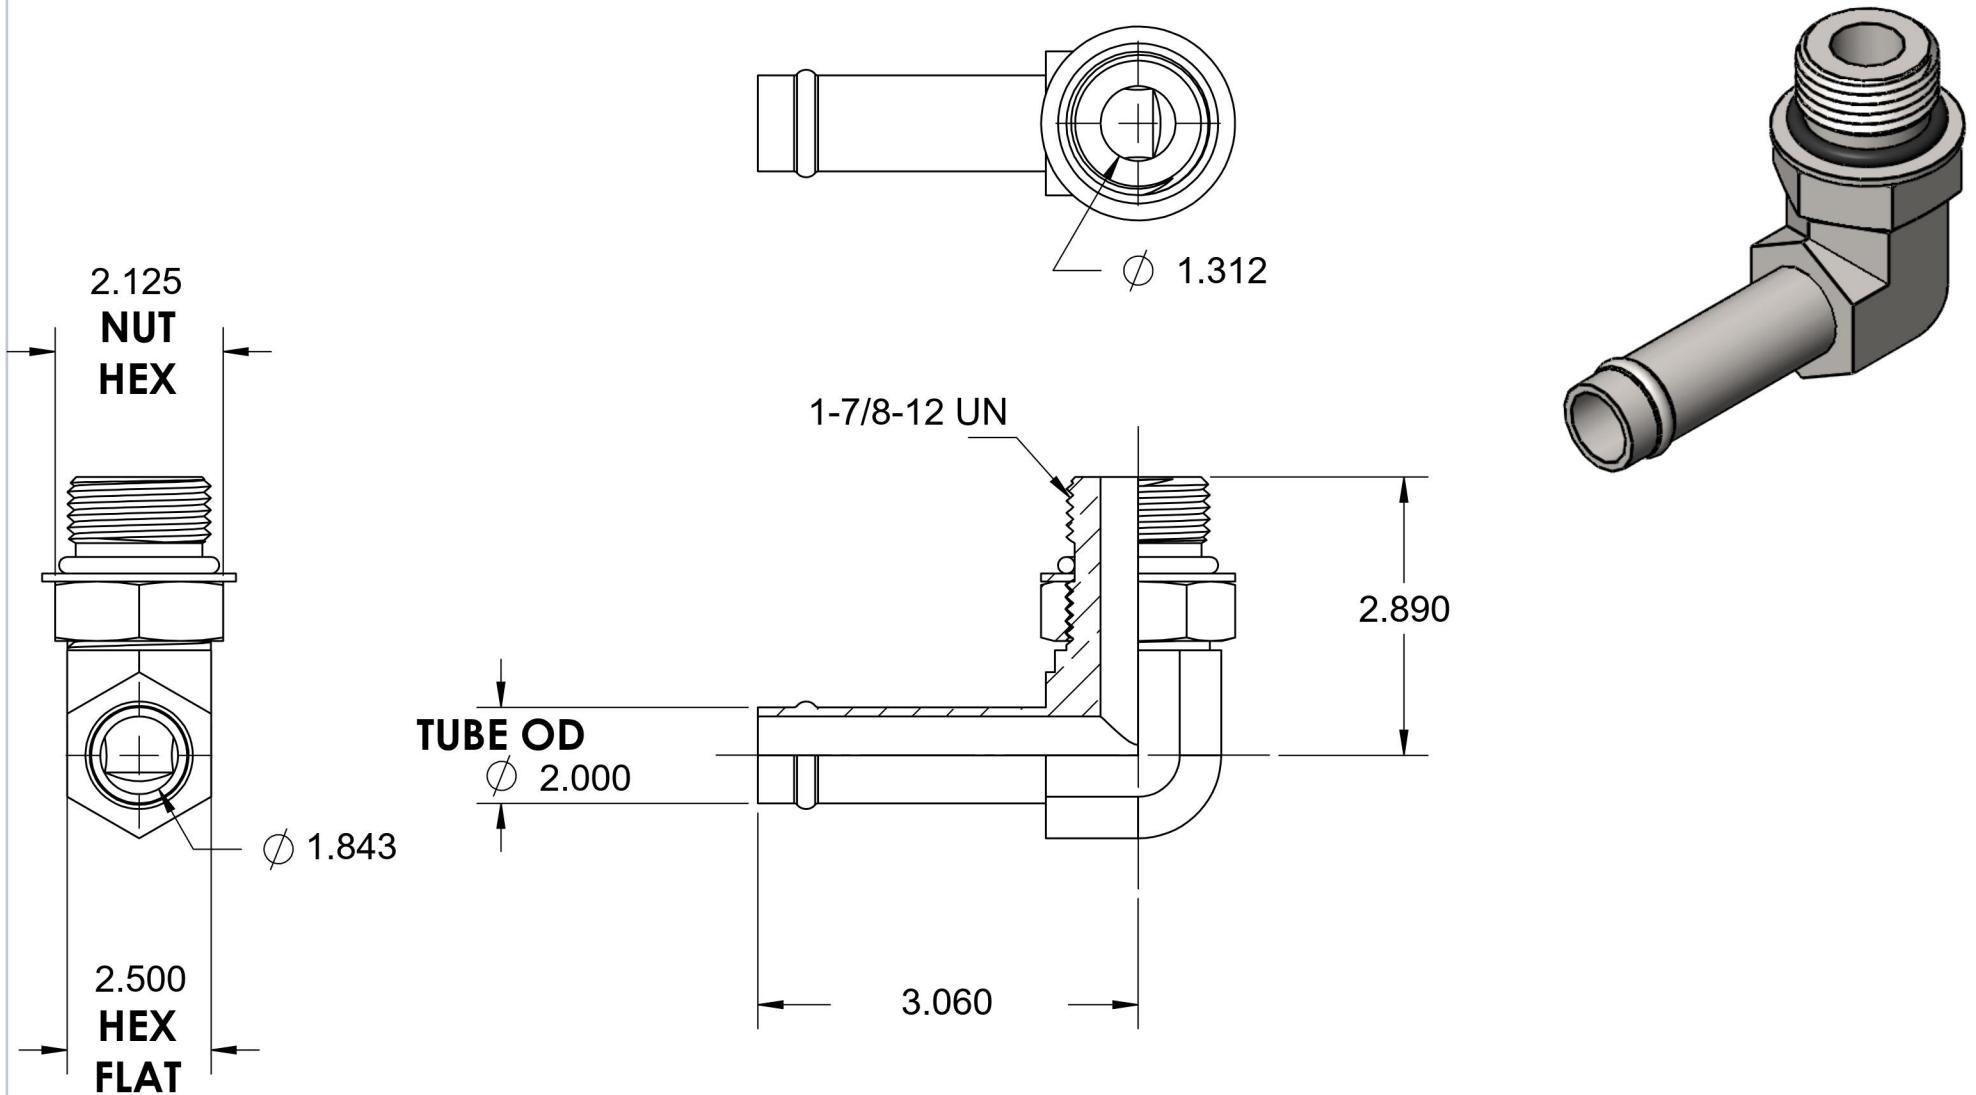

# 4601-32-24-NWO-FG

Steel, SAE J1231 Hose Bead 90° Adjustable Port Elbow, 2" Beaded Hose Barb x 1-7/8-12 Male Adjustable ORB

6701 Cochran Road  
Solon, Ohio 44139  
Phone: (440) 248-1880  
Toll Free: 1-888-331-1523

**Temperature Rating**

-40°F to 250°F

**Pressure Rating**

150 psi

**Material**

C1045 Steel

**Finish**

Trivalent Zinc

**Industry Standards**

SAE J1231-2, SAE J1926-3  
SAE J515, ASTM B633

**Series**

4601-NWO-FG

**Series Description**

SAE J1231 Hose Bead  
90° Adjustable Port Elbow