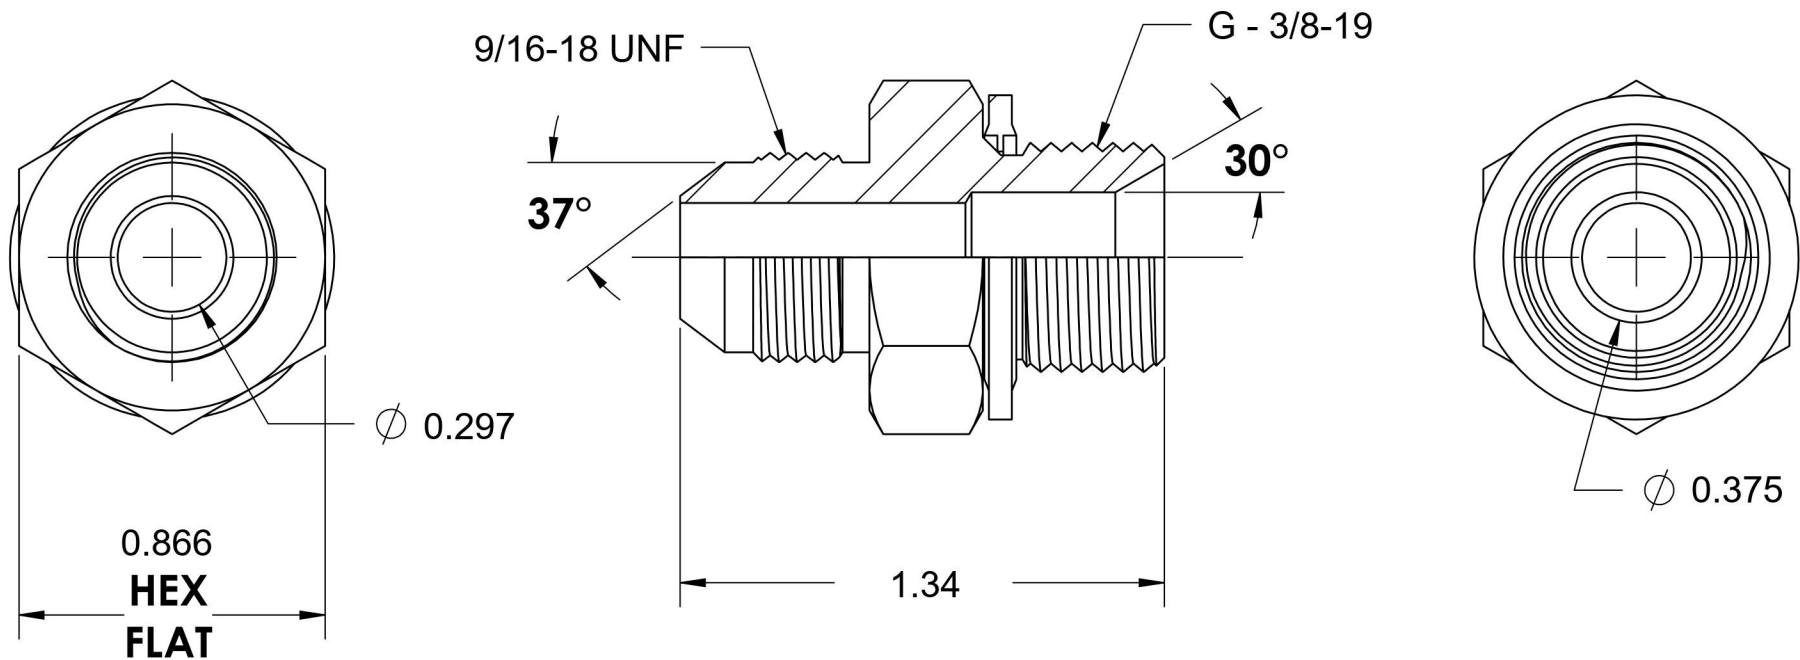

7002-06-06-23MM-BS

Steel, SAE J514 37° Flare BSPP Type (D) Bonded Seal Port/Line Adapter, 3/8" Male JIC x 3/8-19 Male BSPP 60° Line/Port

6701 Cochran Road
Solon, Ohio 44139
Phone: (440) 248-1880
Toll Free: 1-888-331-1523

Temperature Rating	Material	Industry Standards	Series
-22°F to 257°F	C1045/12L14 Steel	SAE J514, ISO 1179	7002-BS
Pressure Rating	Finish	ASTM B633	Series Description
5100 psi	Trivalent Zinc		SAE J514 37° Flare BSPP Type (D) Bonded Seal Port/Line Adapter