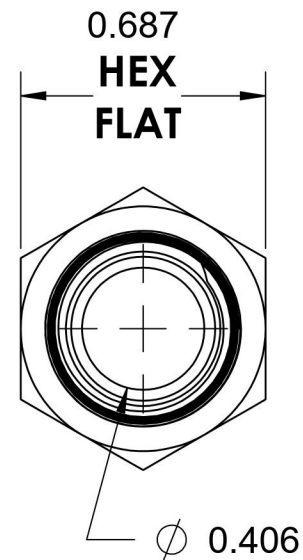

# 6404-04-06

Steel, SAE J1926 O-Ring Boss Male Adapter, 7/16-20 Female ORB x 3/8" Male NPTF 30°

6701 Cochran Road  
Solon, Ohio 44139  
Phone: (440) 248-1880  
Toll Free: 1-888-331-1523