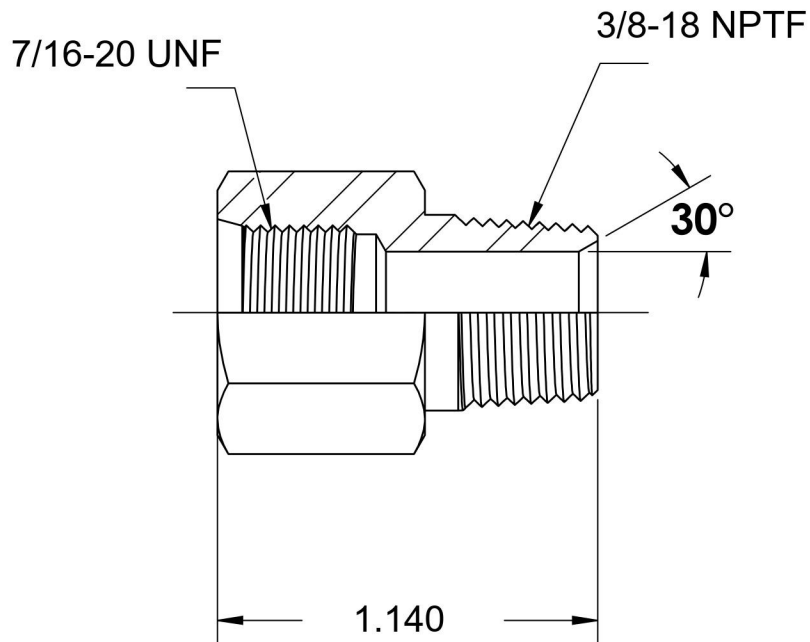

# 6404-04-06

Steel, SAE J1926 O-Ring Boss Male Adapter, 7/16-20 Female ORB x 3/8" Male NPTF 30°

6701 Cochran Road  
Solon, Ohio 44139  
Phone: (440) 248-1880  
Toll Free: 1-888-331-1523

#### Material

C1045/12L14 Steel