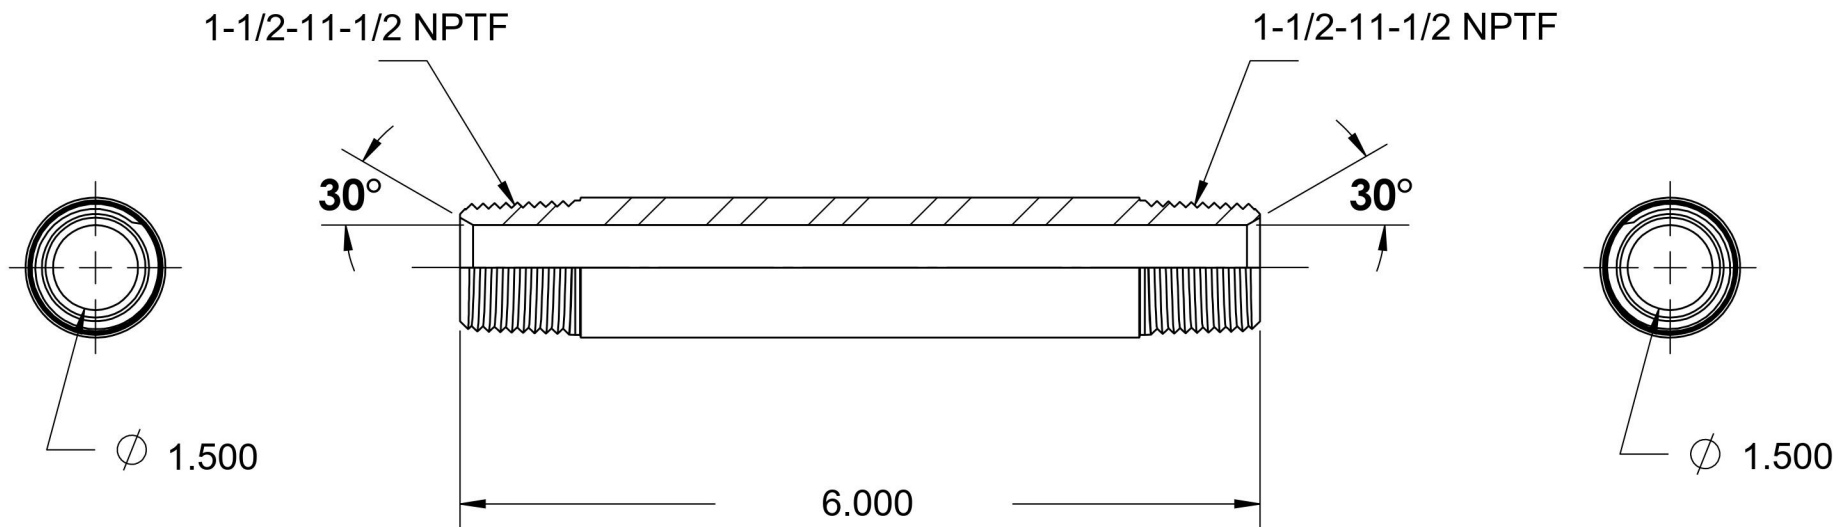

# 5404-N-24X6.000

Steel, SAE J514 Pipe Long Nipple, 1-1/2" Male NPTF 30° x 1-1/2" Male NPTF 30°

6701 Cochran Road  
Solon, Ohio 44139  
Phone: (440) 248-1880  
Toll Free: 1-888-331-1523