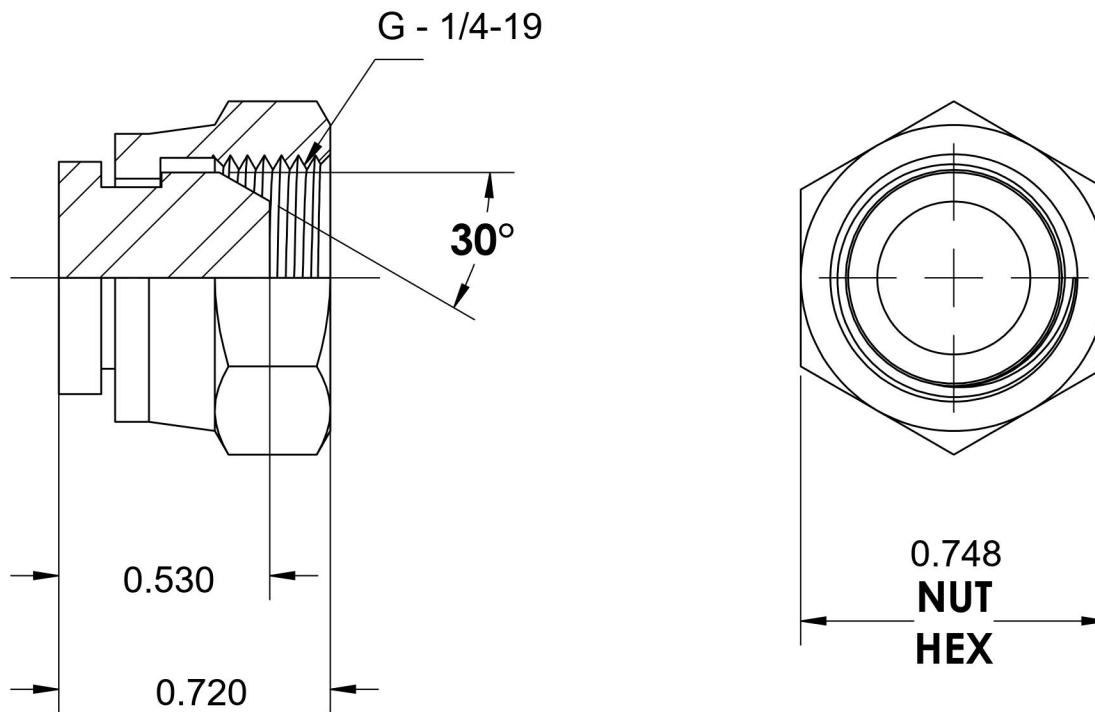

# 9644-C-04-SS

Stainless Steel, ISO 8434-6 60° Cone BSPP Swivel Cap, 1/4" Female BSPP Swivel

6701 Cochran Road  
Solon, Ohio 44139  
Phone: (440) 248-1880  
Toll Free: 1-888-331-1523

<b>Temperature Rating</b> -425°F to 1200°F	<b>Material</b> 316/316L Stainless Steel	<b>Industry Standards</b> ISO 8434-6	<b>Series</b> 9644-C-SS
<b>Pressure Rating</b> 5100 psi	<b>Finish</b> Passivated		<b>Series Description</b> ISO 8434-6 60° Cone BSPP Swivel Cap