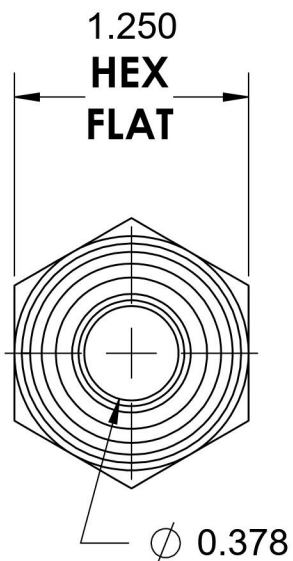

# FS2404-08-12-SS

Stainless Steel, SAE J1453 O-Ring Face Seal Male Connector, 1/2" Male ORFS x 3/4" Male NPTF 30°

6701 Cochran Road  
Solon, Ohio 44139  
Phone: (440) 248-1880  
Toll Free: 1-888-331-1523