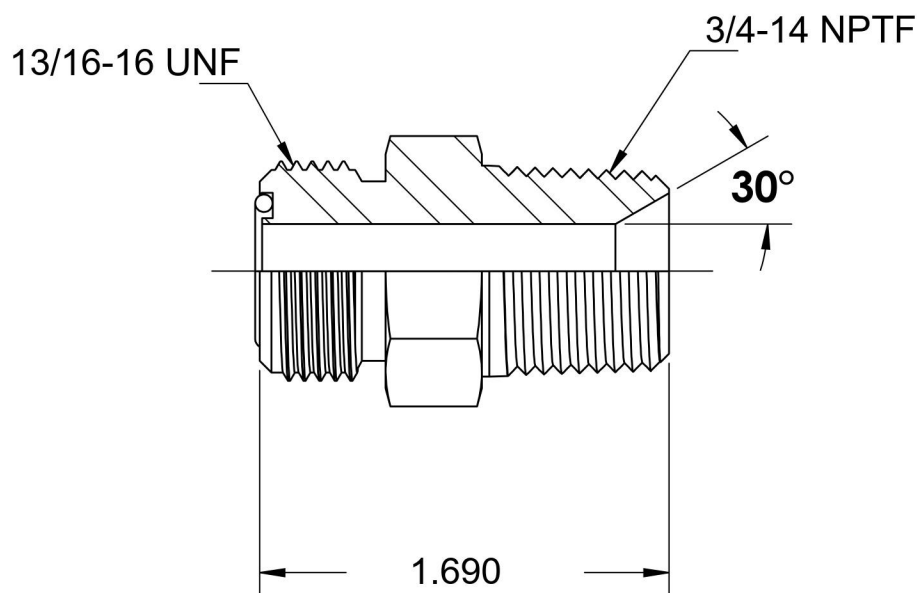

# FS2404-08-12-SS

Stainless Steel, SAE J1453 O-Ring Face Seal Male Connector, 1/2" Male ORFS x 3/4" Male NPTF 30°

6701 Cochran Road  
Solon, Ohio 44139  
Phone: (440) 248-1880  
Toll Free: 1-888-331-1523

**Temperature Rating**

-40°F to 250°F

**Pressure Rating**

6000 psi

**Material**

316/316L Stainless Steel

**Finish**

Passivated