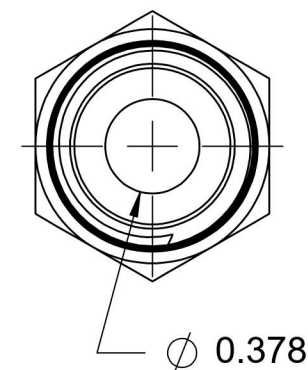

# FS2404-08-12-SS

Stainless Steel, SAE J1453 O-Ring Face Seal Male Connector, 1/2" Male ORFS x 3/4" Male NPTF 30°

6701 Cochran Road  
Solon, Ohio 44139  
Phone: (440) 248-1880  
Toll Free: 1-888-331-1523