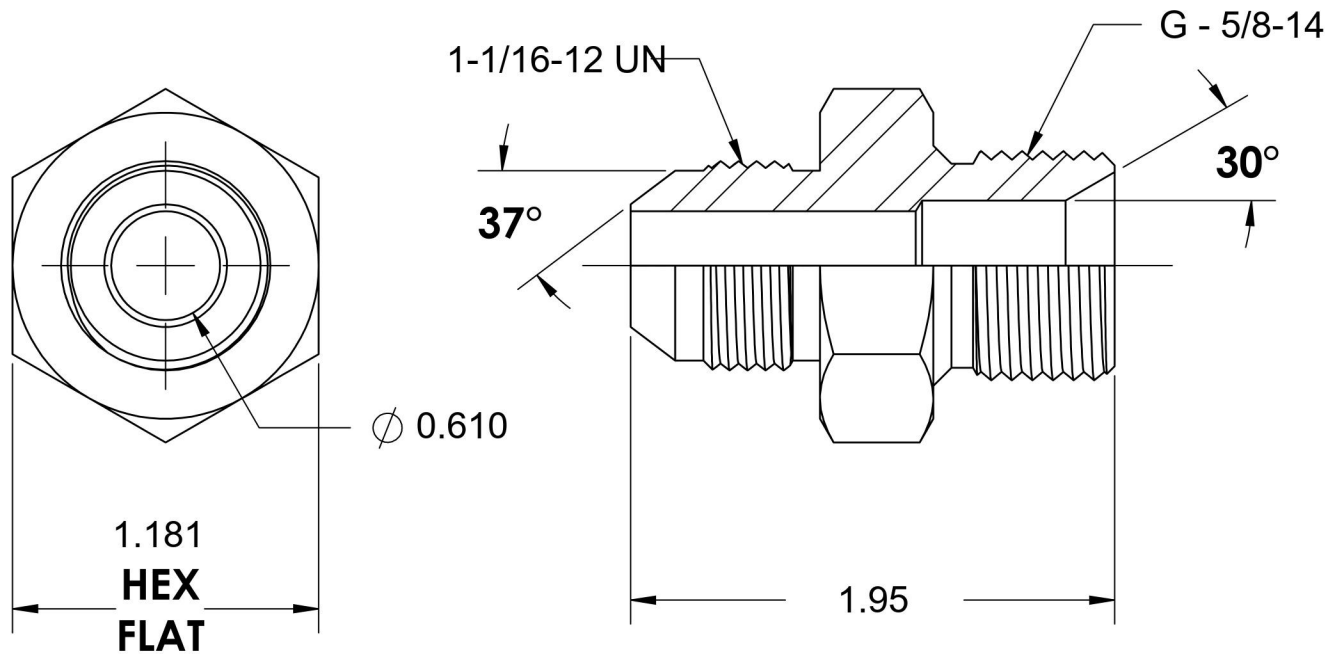

7002-12-10

Steel, SAE J514 37° Flare Male BSPP Port/Line Connector, 3/4" Male JIC x 5/8-14 Male BSPP 60° Line/Port

6701 Cochran Road
Solon, Ohio 44139
Phone: (440) 248-1880
Toll Free: 1-888-331-1523

Temperature Rating	Material	Industry Standards	Series
-65°F to 500°F	C1045/12L14 Steel	SAE J514, ISO 1179	7002
Pressure Rating	Finish	ISO 8434-6, ASTM B633	Series Description
2900 psi	Trivalent Zinc		SAE J514 37° Flare Male BSPP Port/Line Connector