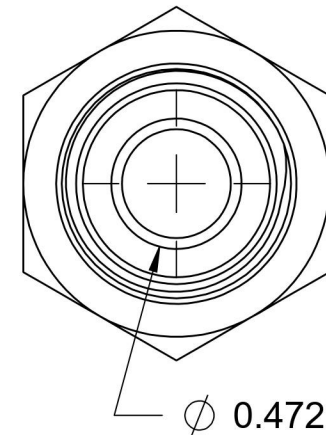

7002-12-10

Steel, SAE J514 37° Flare Male BSPP Port/Line Connector, 3/4" Male JIC x 5/8-14 Male BSPP 60° Line/Port

6701 Cochran Road
Solon, Ohio 44139
Phone: (440) 248-1880
Toll Free: 1-888-331-1523

Temperature Rating	Material	Industry Standards	Series
-65°F to 500°F	C1045/12L14 Steel	SAE J514, ISO 1179	7002
Pressure Rating	Finish	ISO 8434-6, ASTM B633	Series Description
2900 psi	Trivalent Zinc		SAE J514 37° Flare Male BSPP Port/Line Connector