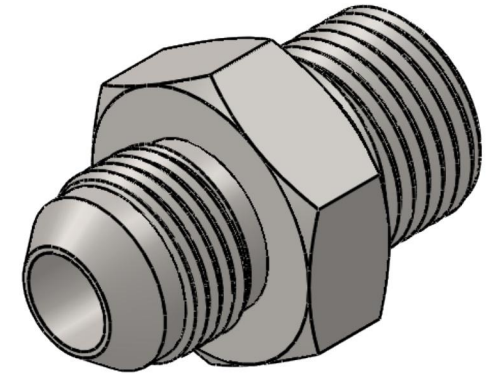

7002-12-10

Steel, SAE J514 37° Flare Male BSPP Port/Line Connector, 3/4" Male JIC x 5/8-14 Male BSPP 60° Line/Port

6701 Cochran Road
Solon, Ohio 44139
Phone: (440) 248-1880
Toll Free: 1-888-331-1523

Temperature Rating	Material	Industry Standards	Series
-65°F to 500°F	C1045/12L14 Steel	SAE J514, ISO 1179	7002
Pressure Rating	Finish	ISO 8434-6, ASTM B633	Series Description
2900 psi	Trivalent Zinc		SAE J514 37° Flare Male BSPP Port/Line Connector