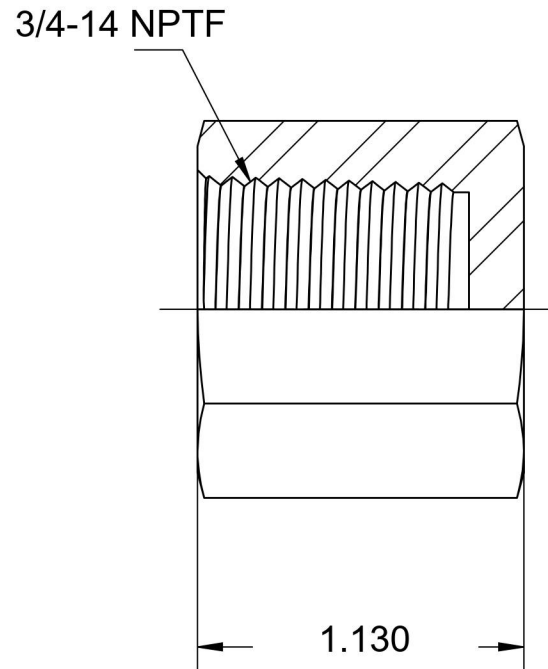

5406-C-12-B

Brass, SAE J514 Pipe Cap, 3/4" Female NPTF

6701 Cochran Road
Solon, Ohio 44139
Phone: (440) 248-1880
Toll Free: 1-888-331-1523

Temperature Rating

-325°F to 400°F

Pressure Rating

3100 psi

Material

SAE J514 Pipe Cap