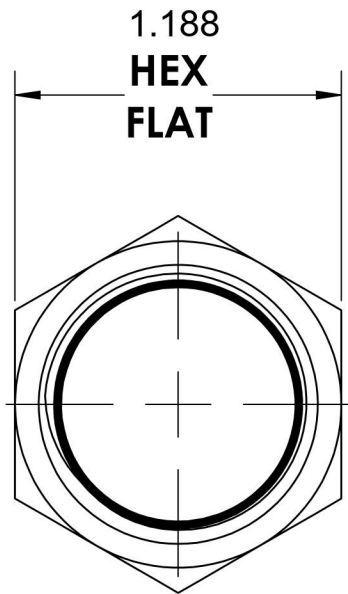

5406-C-12-B

Brass, SAE J514 Pipe Cap, 3/4" Female NPTF

6701 Cochran Road
Solon, Ohio 44139
Phone: (440) 248-1880
Toll Free: 1-888-331-1523

Temperature Rating

-325°F to 400°F

Pressure Rating

3100 psi

Material