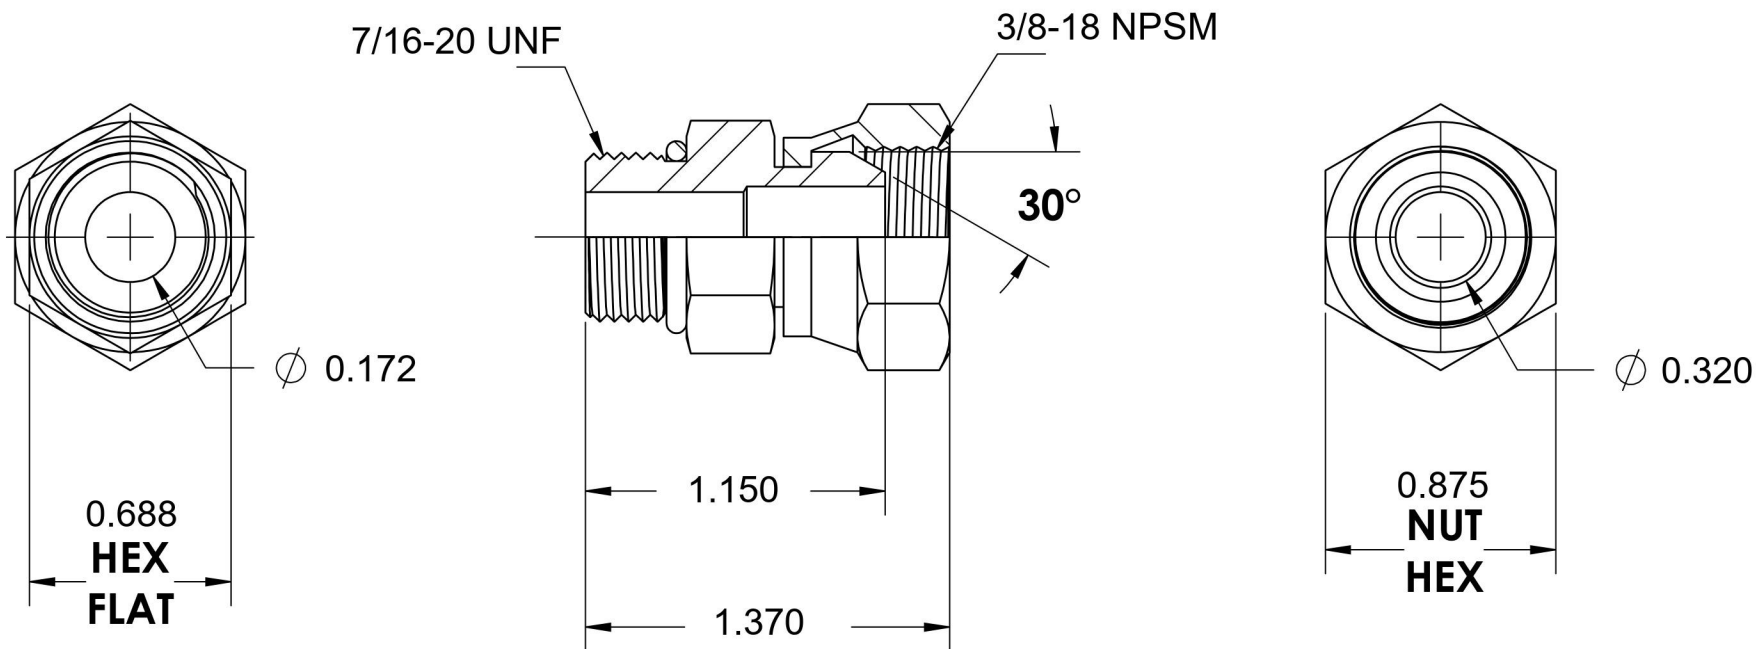

6900-04-06-O-SS

Stainless Steel, SAE J514 NPSM Swivel Port Connector, 7/16-20 Male ORB x 3/8" Female NPSM Swivel

6701 Cochran Road
Solon, Ohio 44139
Phone: (440) 248-1880
Toll Free: 1-888-331-1523

Temperature Rating	Material	Industry Standards	Series
-40°F to 250°F	316/316L Stainless Steel	SAE J514, SAE J476 SAE J1926-3, SAE J515	6900-O-SS
Pressure Rating	Finish		Series Description
6000 psi	Passivated		SAE J514 NPSM Swivel Port Connector