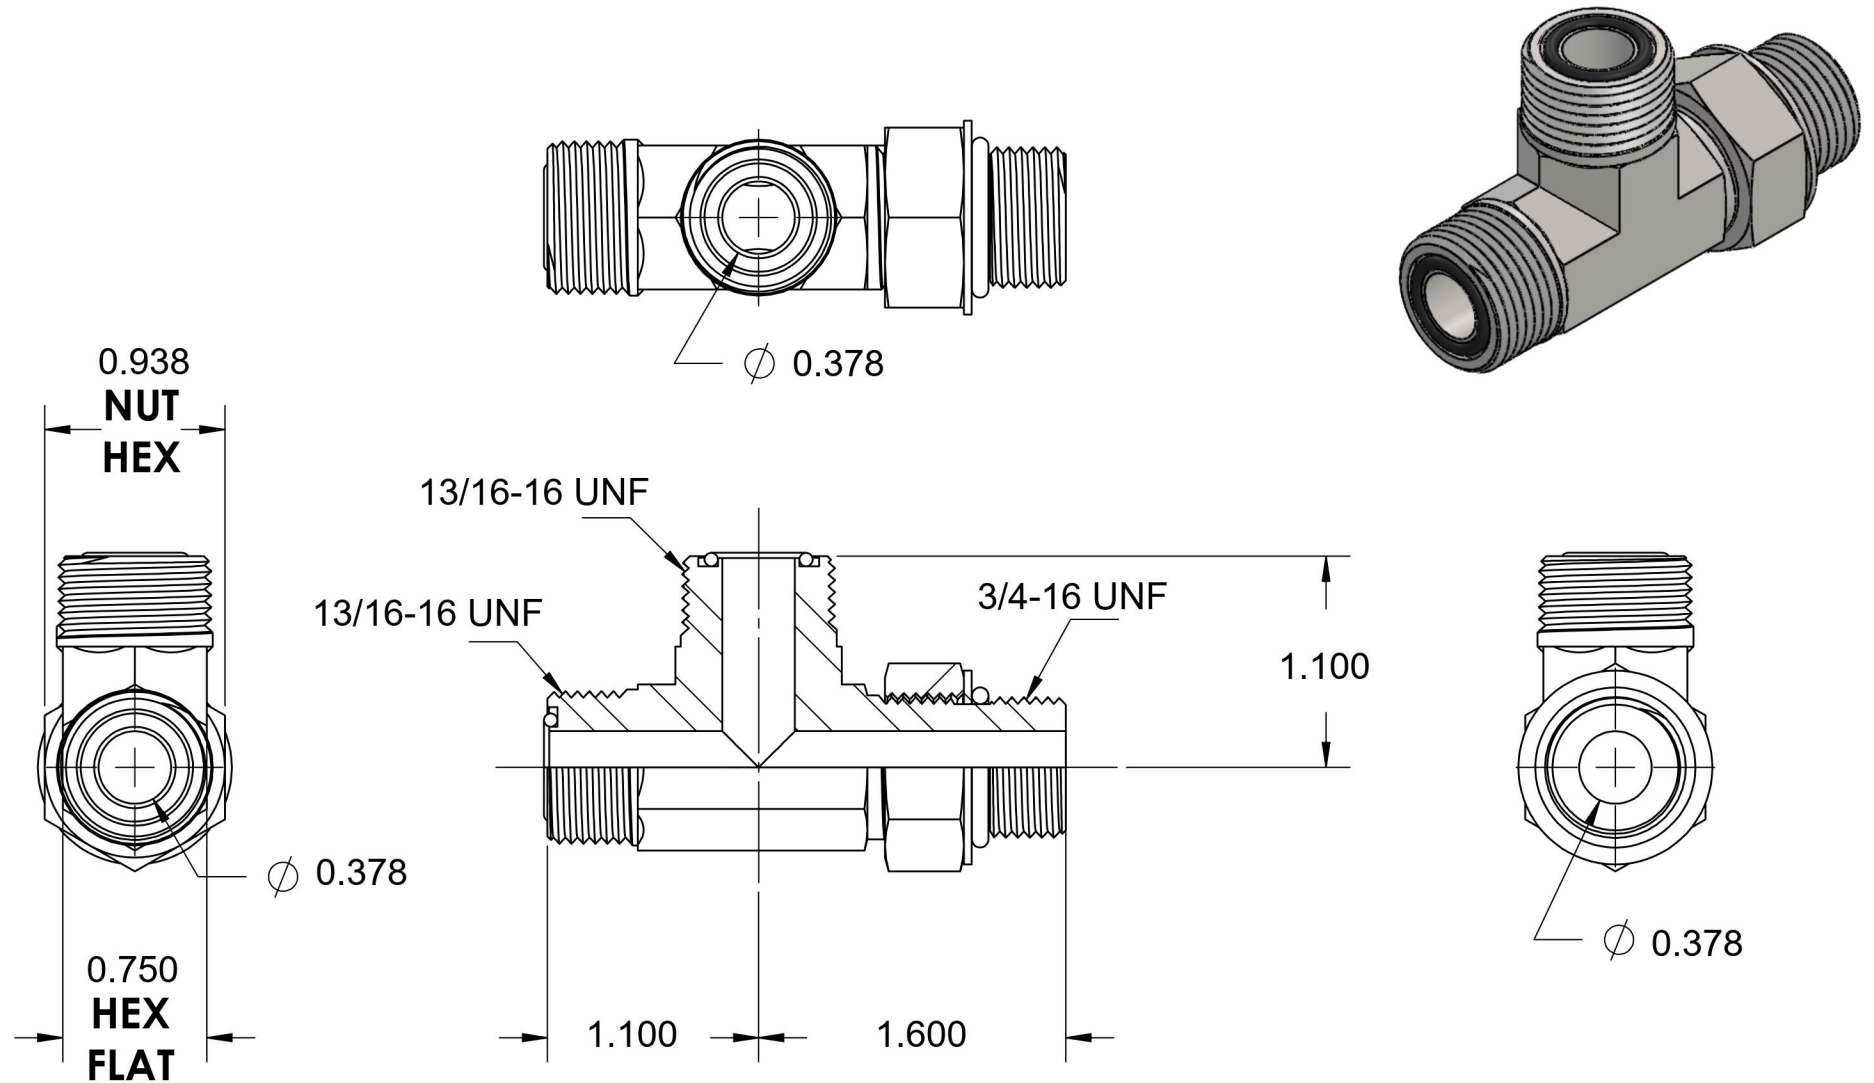

# FS6804-08-08-08-NWO-FG

Steel, SAE J1453 O-Ring Face Seal Adjustable Port Run Tee, 1/2" Male ORFS x 3/4-16 Male Adjustable ORB x 1/2" Male ORFS

6701 Cochran Road  
Solon, Ohio 44139  
Phone: (440) 248-1880  
Toll Free: 1-888-331-1523

**Temperature Rating**

-40°F to 250°F

**Pressure Rating**

6000 psi

**Material**

C1045 Steel

**Finish**

Trivalent Zinc

**Industry Standards**

SAE J1453, SAE J1926-2  
SAE J515, ASTM B633

**Series**

**FS6804-NWO-FG**

**Series Description**

SAE J1453 O-Ring Face Seal  
Adjustable Port Run Tee