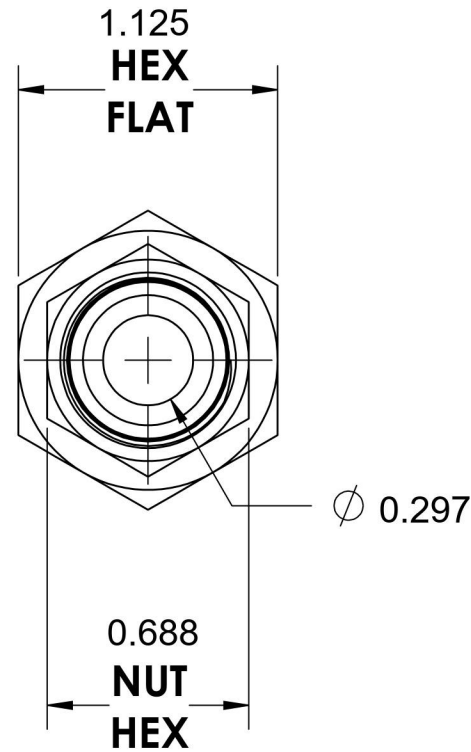

6506-08-06-SS

Stainless Steel, SAE J514 37° Flare Swivel Female Connector, 1/2" Female NPTF x 3/8" Female JIC Swivel

6701 Cochran Road
Solon, Ohio 44139
Phone: (440) 248-1880
Toll Free: 1-888-331-1523

Temperature Rating -425°F to 1200°F	Material 316/316L Stainless Steel	Industry Standards SAE J514 , SAE J476	Series 6506-SS
Pressure Rating 5000 psi	Finish Passivated		Series Description SAE J514 37° Flare Swivel Female Connector