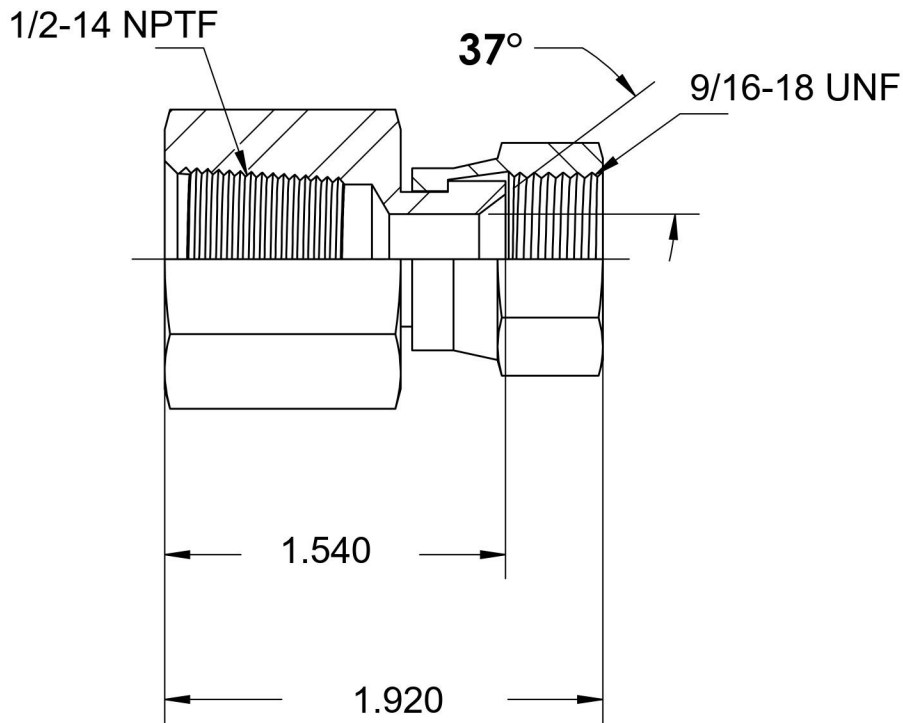

6506-08-06-SS

Stainless Steel, SAE J514 37° Flare Swivel Female Connector, 1/2" Female NPTF x 3/8" Female JIC Swivel

6701 Cochran Road
Solon, Ohio 44139
Phone: (440) 248-1880
Toll Free: 1-888-331-1523

Temperature Rating -425°F to 1200°F	Material 316/316L Stainless Steel	Industry Standards SAE J514 , SAE J476	Series 6506-SS
Pressure Rating 5000 psi	Finish Passivated		Series Description SAE J514 37° Flare Swivel Female Connector