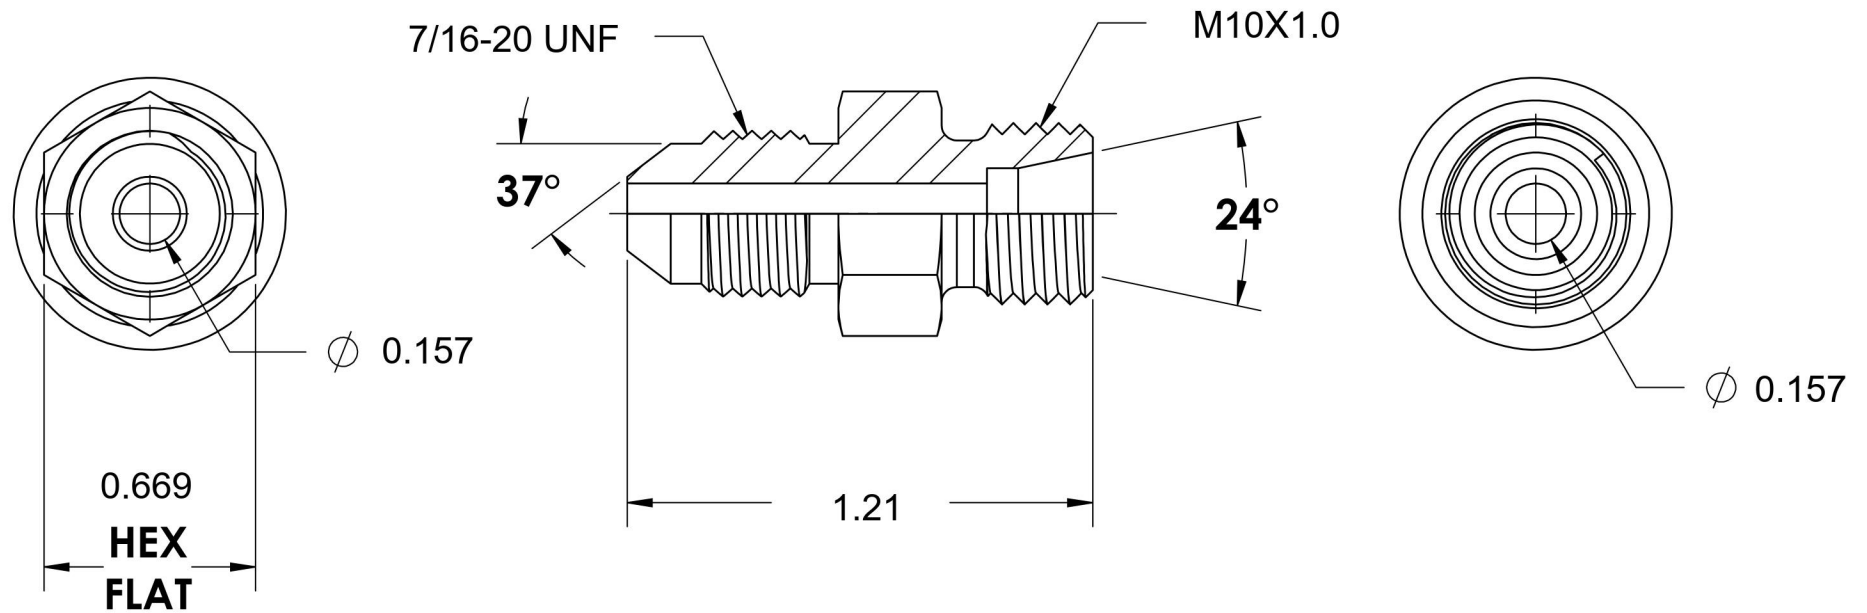

7005-04-LL06-10

Steel, SAE J514 37° Flare/ISO 8434-1 Extra-Light Series Male Adapter, 1/4" Male JIC x M10X1.0 Male DIN

6701 Cochran Road
Solon, Ohio 44139
Phone: (440) 248-1880
Toll Free: 1-888-331-1523

Temperature Rating -65°F to 500°F	Material C1045 / 12L14 Steel	Industry Standards SAE J514, ISO 8434-1	Series 7005-DIN EXTRALIGHT
Pressure Rating 1450 psi	Finish Trivalent Zinc	Industry Standards DIN 2353, ASTM B633	Series Description SAE J514 37° Flare/ISO 8434-1 Extra-Light Series Male Adapter