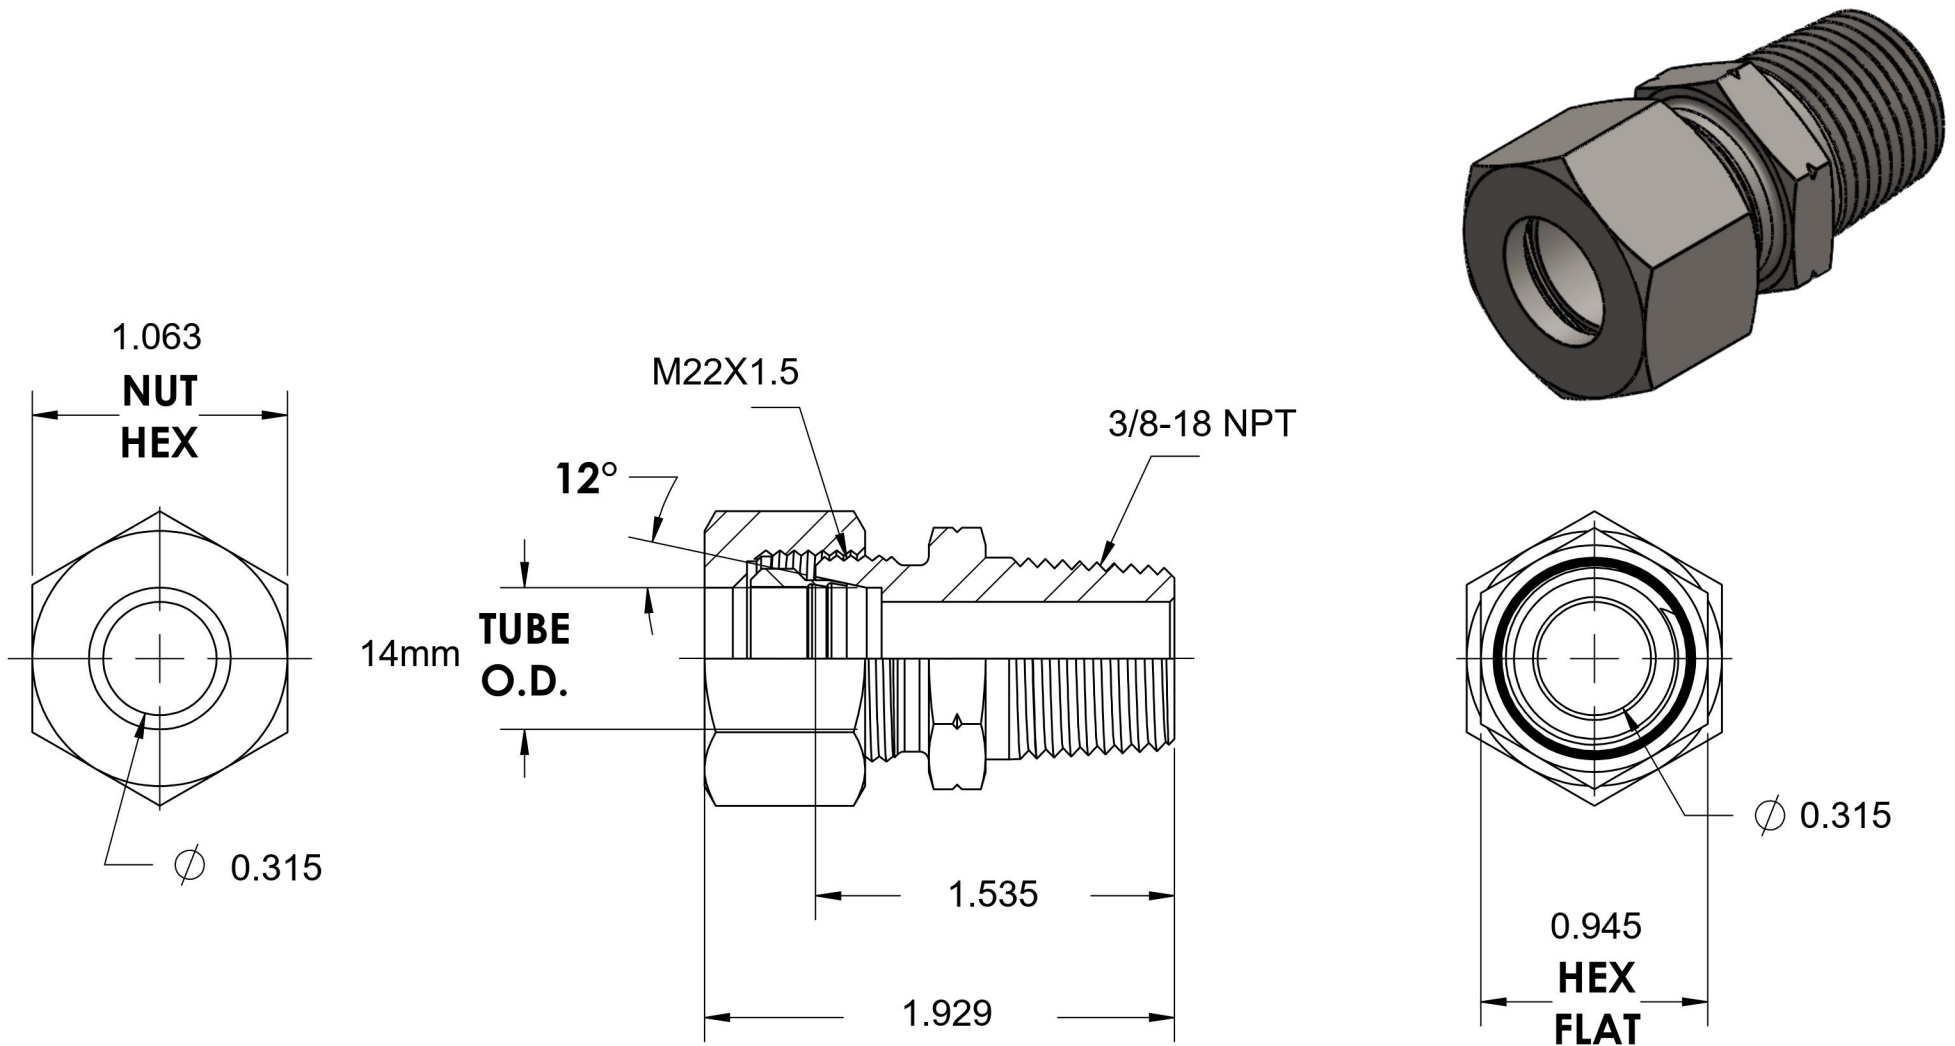

# D2404-S14-06

Steel, DIN 2353 Male Connector, Heavy 14mm Tube OD x 3/8" NPT

6701 Cochran Road  
Solon, Ohio 44139  
Phone: (440) 248-1880  
Toll Free: 1-888-331-1523

<b>Temperature Rating</b>	<b>Material</b>	<b>Industry Standards</b>	<b>Series</b>
-65°F to 500°F	C22 Steel	DIN 2353, ISO 8434-1 ANSI/ASME B1.20.1	D2404
<b>Pressure Rating</b>	<b>Finish</b>		<b>Series Description</b>
9137psi	Zinc Nickel		DIN 2353 Flareless Tube Male Connector