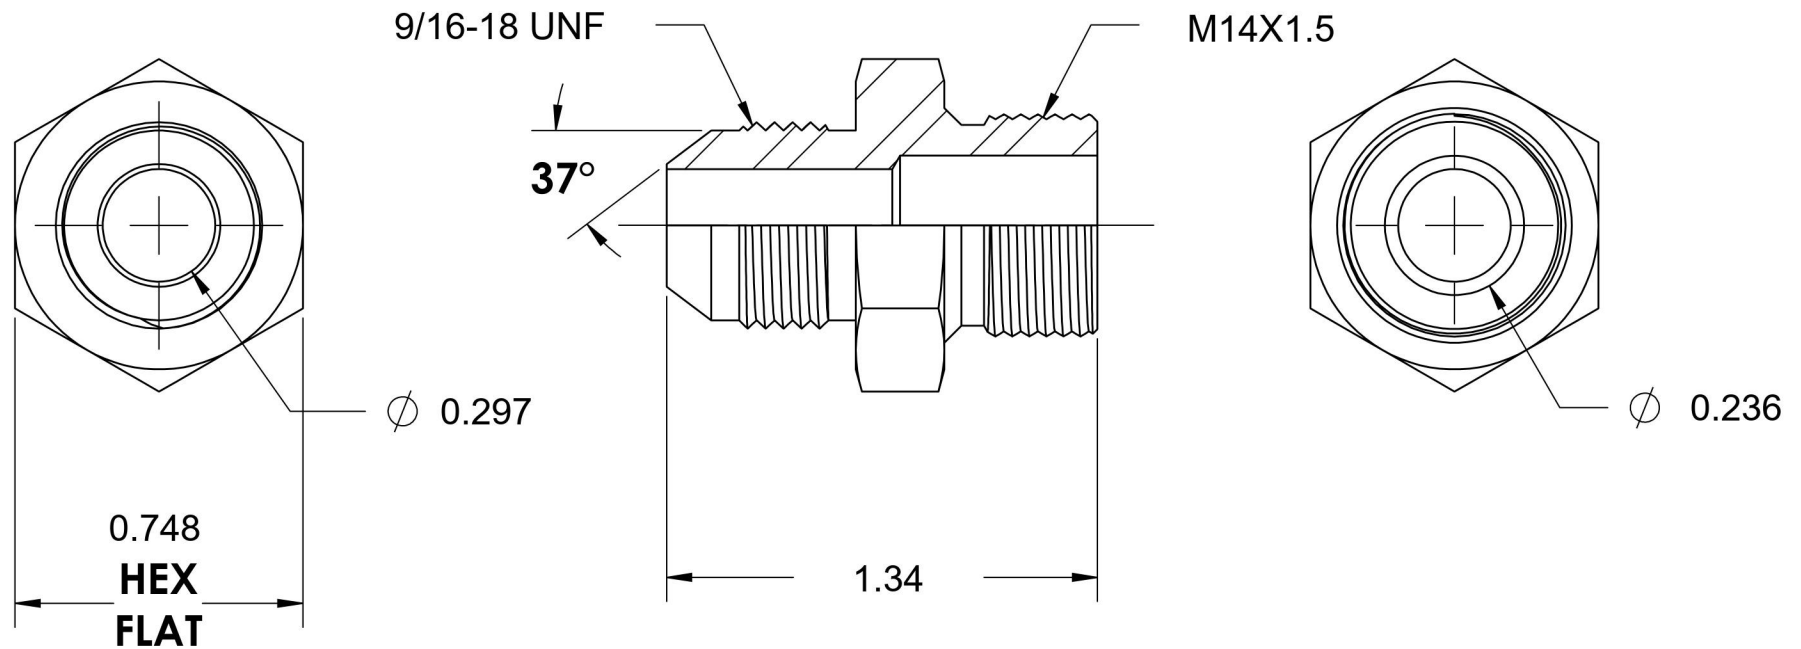

# 7005-06-14-SS

Stainless Steel, SAE J514 37° Flare Male Metric Port/Line Connector, 3/8" Male JIC x M14X1.5 Male Metric 60° Line/Port

6701 Cochran Road  
Solon, Ohio 44139  
Phone: (440) 248-1880  
Toll Free: 1-888-331-1523

<b>Temperature Rating</b> -425°F to 1200°F	<b>Material</b> 316/316L Stainless Steel	<b>Industry Standards</b> SAE J514, ISO 9974	<b>Series</b> 7005-SS
<b>Pressure Rating</b> 6000 psi	<b>Finish</b> Passivated		<b>Series Description</b> SAE J514 37° Flare Male Metric Port/Line Connector