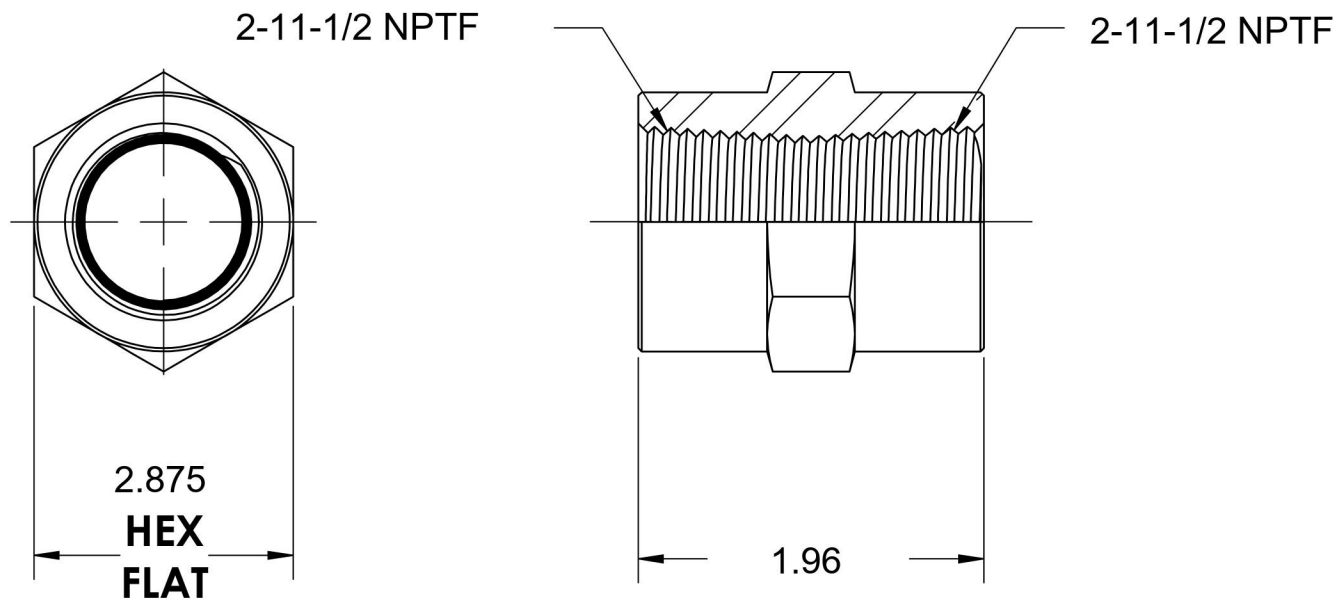

5000-32-32-SS

Stainless Steel, SAE J514 Pipe Hex Coupling, 2" Female NPTF x 2" Female NPTF

6701 Cochran Road
Solon, Ohio 44139
Phone: (440) 248-1880
Toll Free: 1-888-331-1523

Temperature Rating -425°F to 1200°F	Material 316/316L Stainless Steel	Industry Standards SAE J514 , SAE J476	Series 5000-SS
Pressure Rating 2400 psi	Finish Passivated		Series Description SAE J514 Pipe Hex Coupling