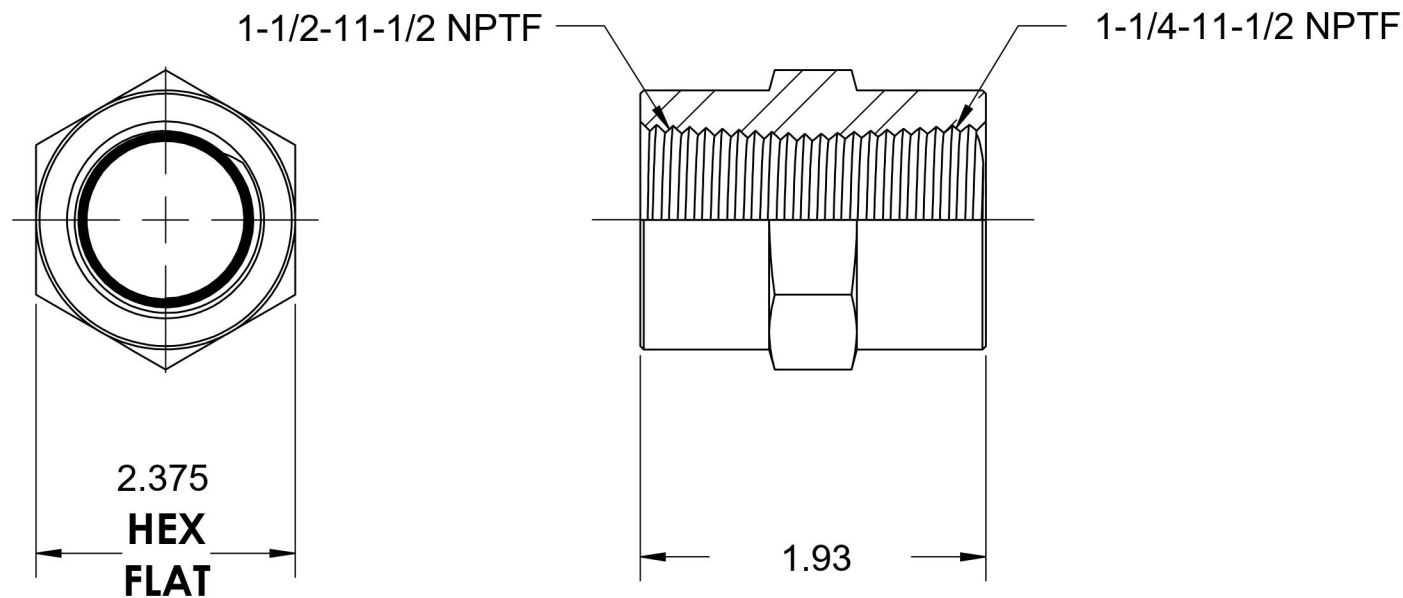

5000-24-20

Steel, SAE J514 Pipe Hex Coupling, 1-1/2" Female NPTF x 1-1/4" Female NPTF

6701 Cochran Road
Solon, Ohio 44139
Phone: (440) 248-1880
Toll Free: 1-888-331-1523

Temperature Rating

-65°F to 500°F

Pressure Rating

5000

Series Description

SAE J514 Pipe Hex Coupling