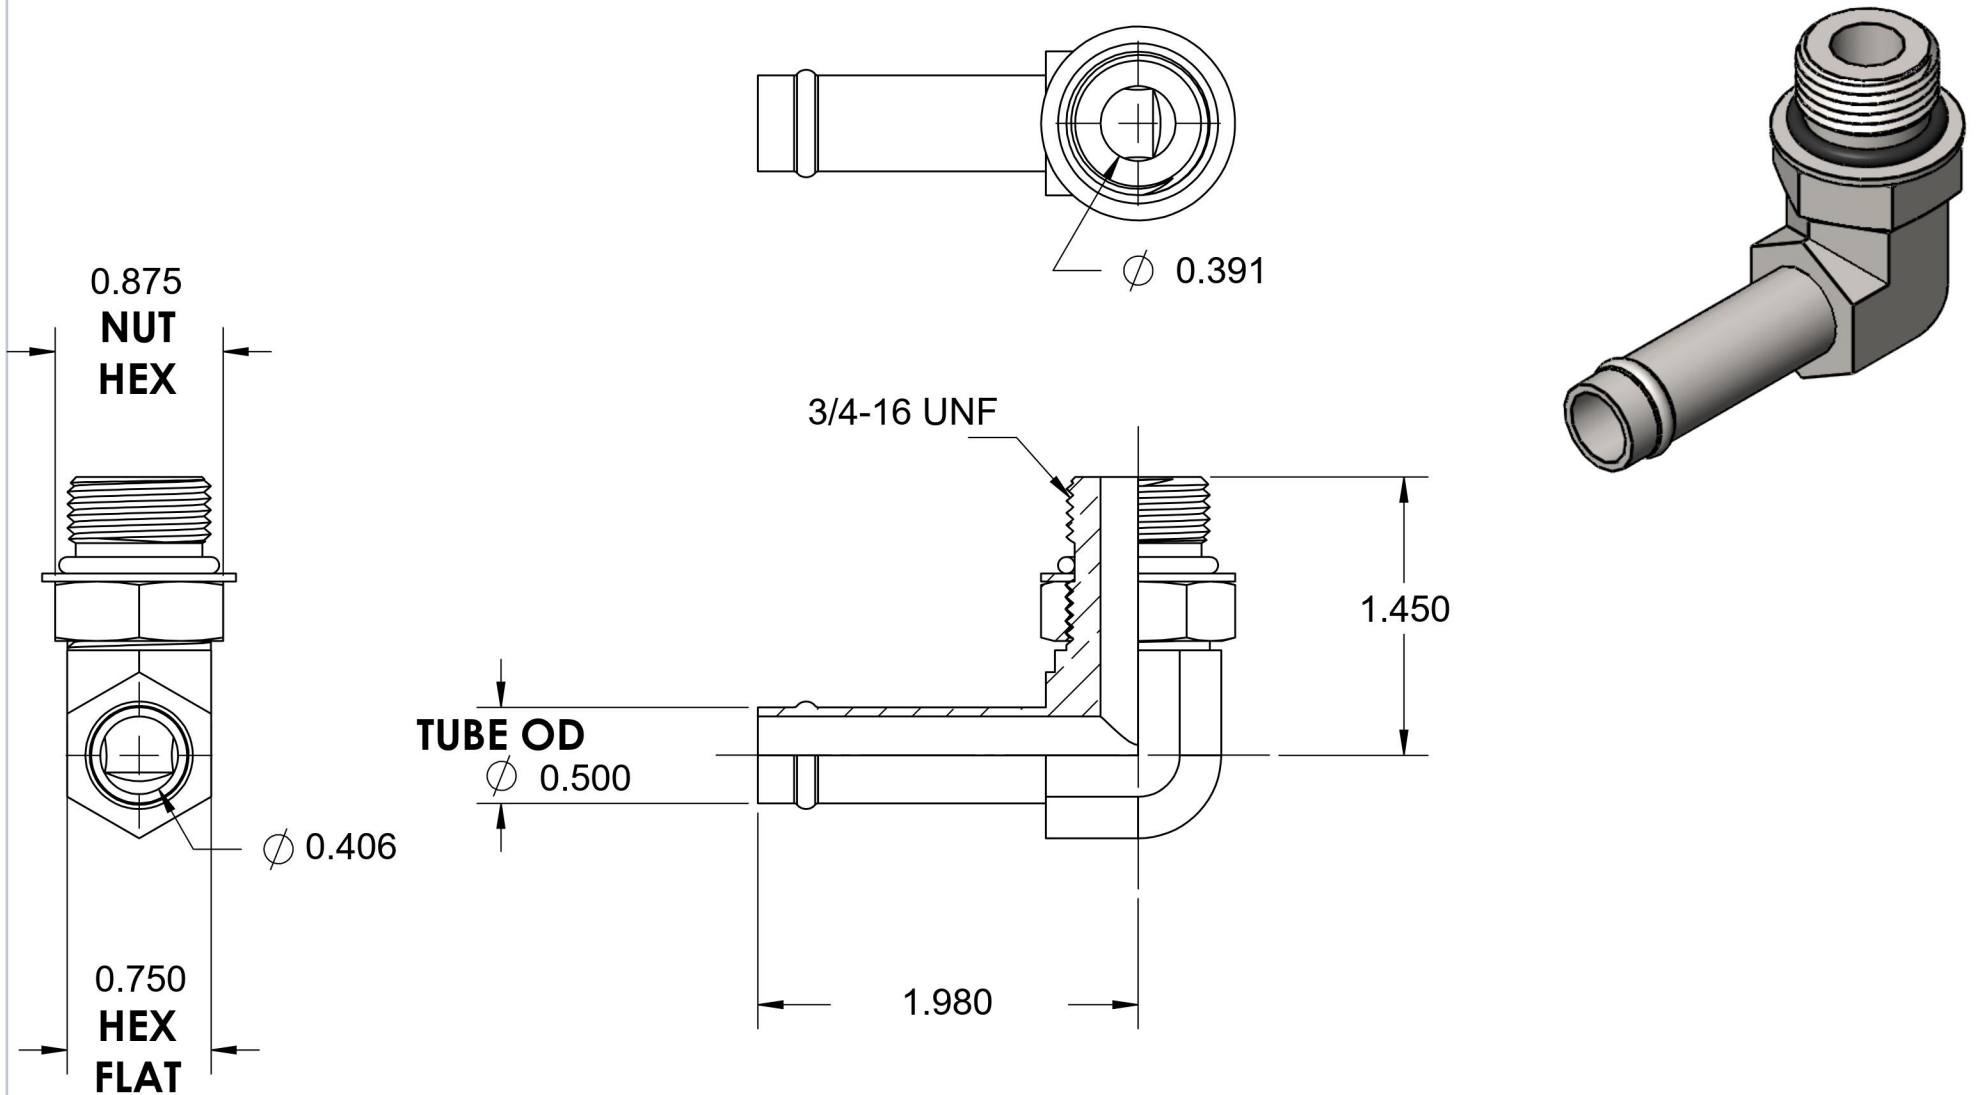

4601-08-08-NWO-FG

Steel, SAE J1231 Hose Bead 90° Adjustable Port Elbow, 1/2" Beaded Hose Barb x 3/4-16 Male Adjustable ORB

6701 Cochran Road
Solon, Ohio 44139
Phone: (440) 248-1880
Toll Free: 1-888-331-1523

Temperature Rating	Material	Industry Standards	Series
-40°F to 250°F	C1045 Steel	SAE J1231-2, SAE J1926-3 SAE J515, ASTM B633	4601-NWO-FG
Pressure Rating	Finish		Series Description
150 psi	Trivalent Zinc		SAE J1231 Hose Bead 90° Adjustable Port Elbow