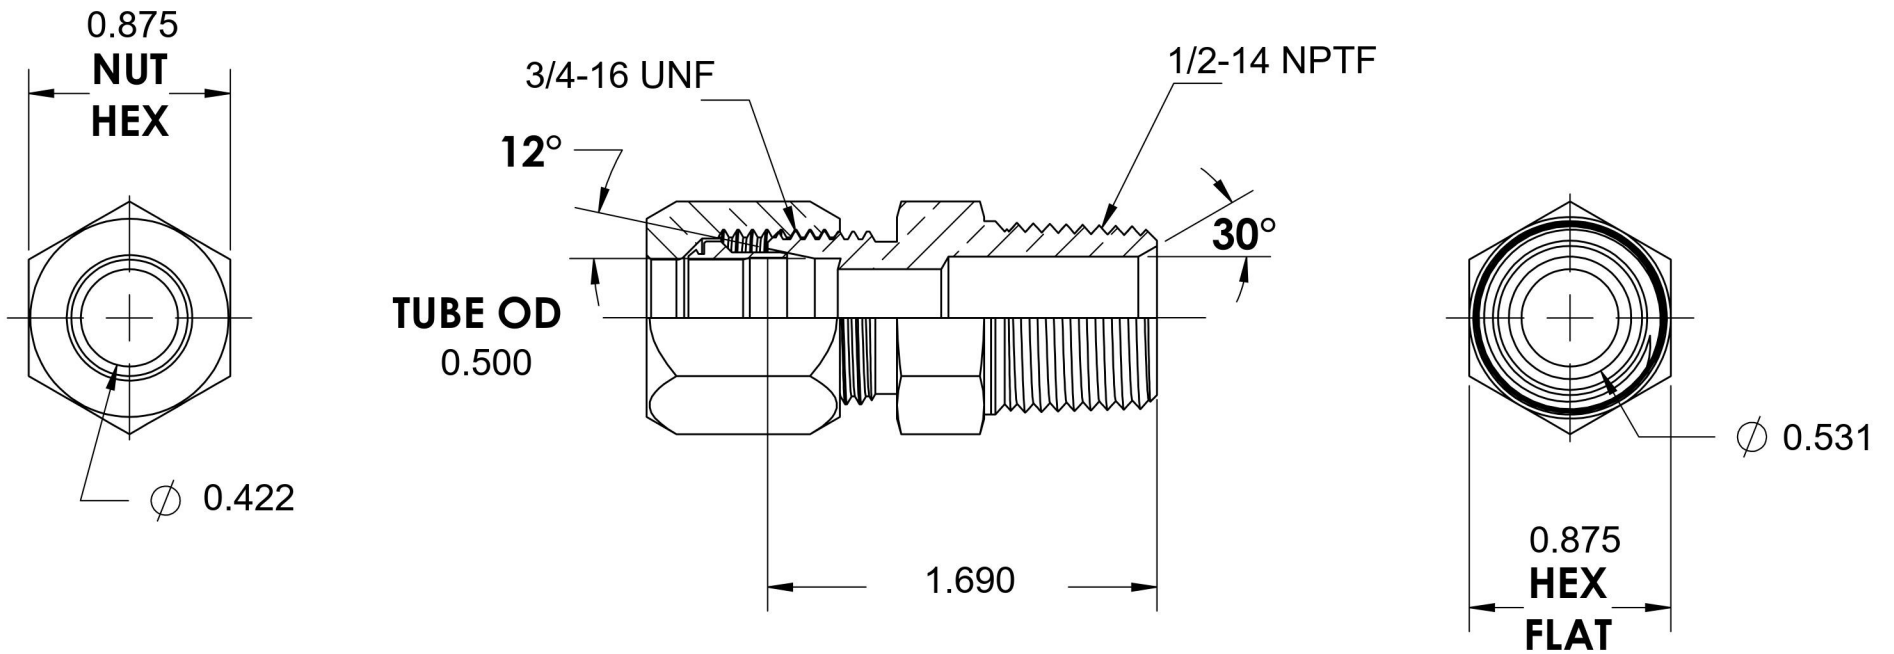

C2404-08-08-SS

Stainless Steel, SAE J514 Flareless Tube Male Connector, 1/2" Flareless Bite Type x 1/2" Male NPTF 30°

6701 Cochran Road
Solon, Ohio 44139
Phone: (440) 248-1880
Toll Free: 1-888-331-1523

Temperature Rating	Material	Industry Standards	Series
-425°F to 1200°F	316/316L Stainless Steel	SAE J514, SAE J476	C2404-SS
Pressure Rating	Finish		Series Description
5000 psi	Passivated		SAE J514 Flareless Tube Male Connector