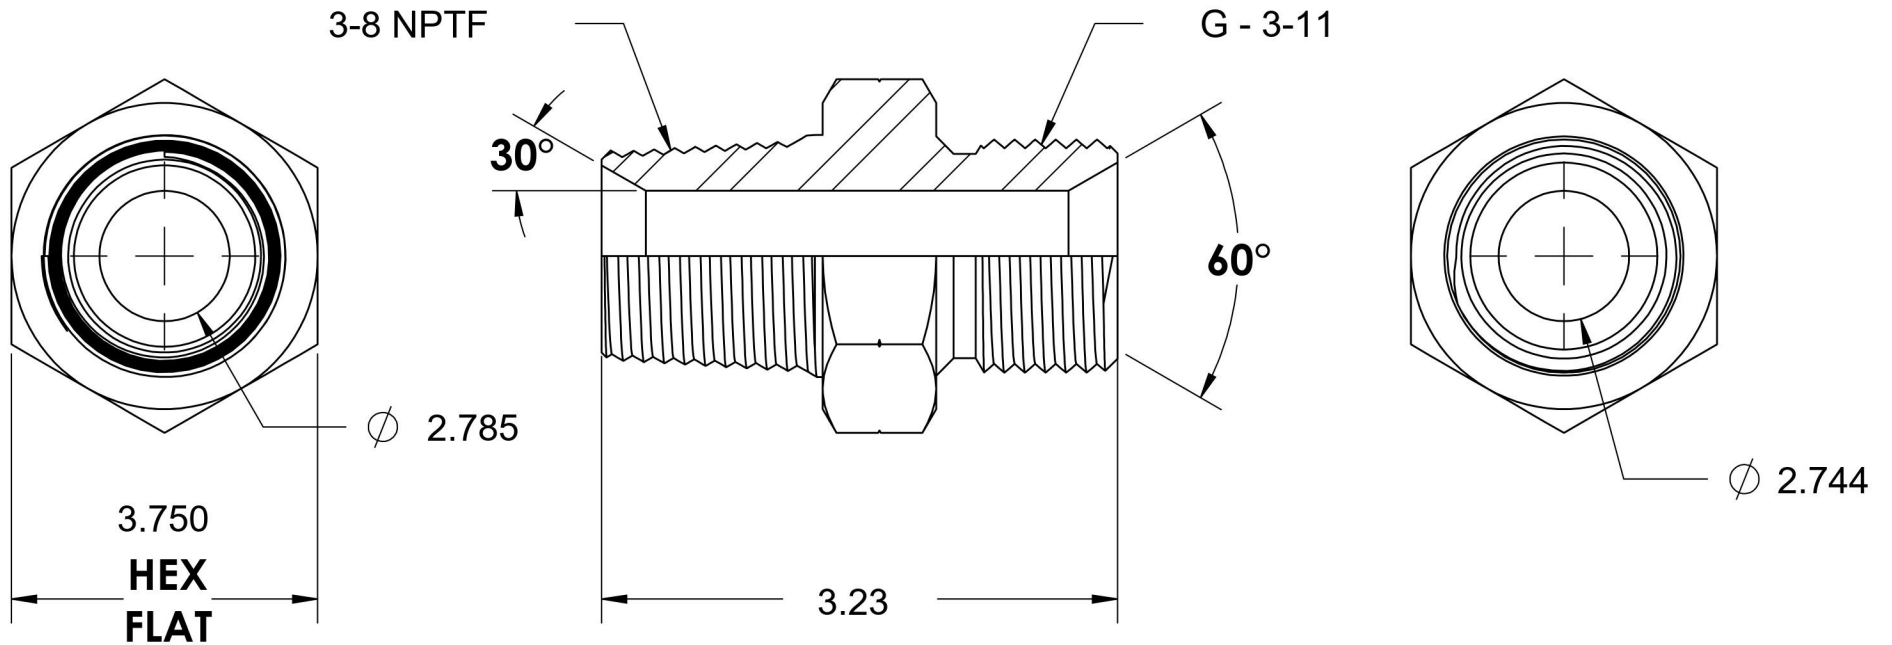

# 7032-48-48

Steel, SAE J476 Pipe Male BSPP Port/Line Adapter, 3" Male NPTF 30° x 3-11 Male BSPP 60° Line/Port

6701 Cochran Road  
Solon, Ohio 44139  
Phone: (440) 248-1880  
Toll Free: 1-888-331-1523

<b>Temperature Rating</b>	<b>Material</b>	<b>Industry Standards</b>	<b>Series</b>
-65°F to 500°F	C1045 / 12L14 Steel	SAE J476, ISO 1179	7032
<b>Pressure Rating</b>	<b>Finish</b>	ISO 8434-6, ASTM B633	<b>Series Description</b>
Not Available	Trivalent Zinc		SAE J476 Pipe Male BSPP Port/Line Adapter