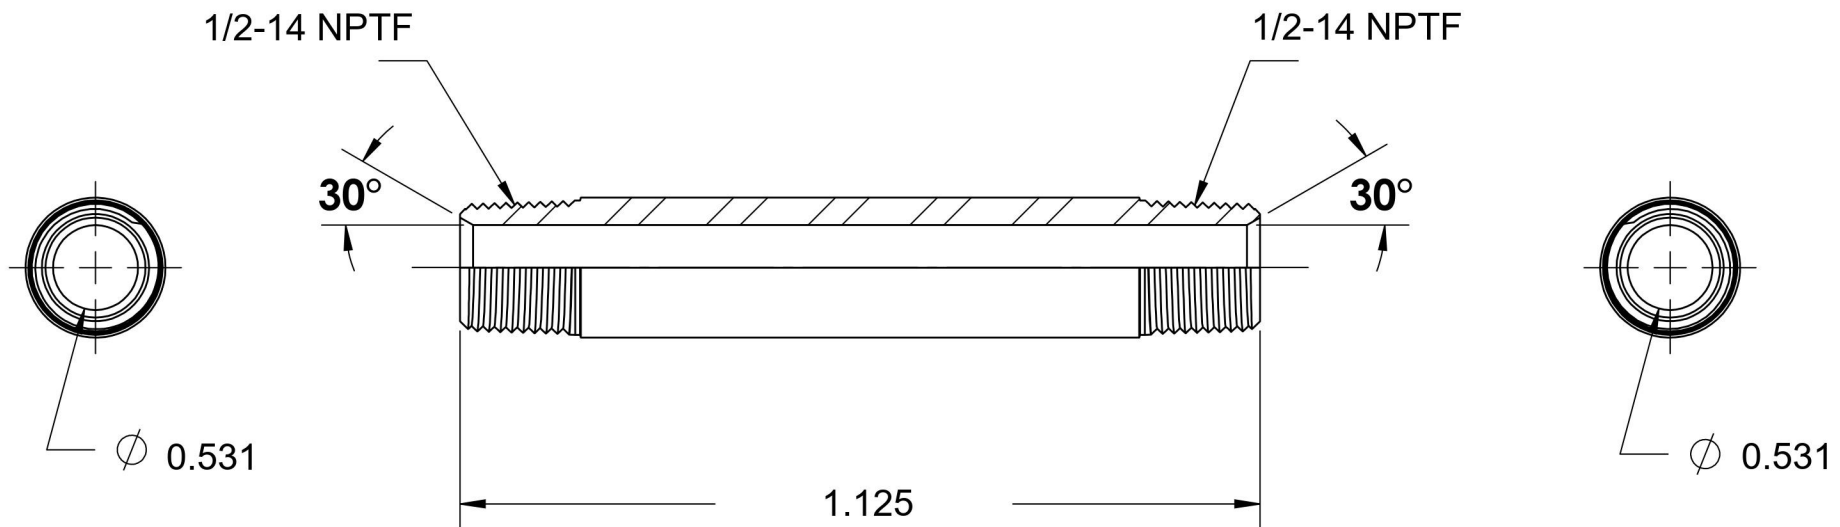

# 5404-N-08X1.125-SS

Stainless Steel, SAE J514 Pipe Long Nipple, 1/2" Male NPTF 30° x 1/2" Male NPTF 30°

6701 Cochran Road  
Solon, Ohio 44139  
Phone: (440) 248-1880  
Toll Free: 1-888-331-1523

<b>Temperature Rating</b>	<b>Material</b>	<b>Industry Standards</b>	<b>Series</b>
-425°F to 1200°F	316/316L Stainless Steel	SAE J514, SAE J476	5404-N-SS
<b>Pressure Rating</b>	<b>Finish</b>		<b>Series Description</b>
7200 psi	Passivated		SAE J514 Pipe Long Nipple