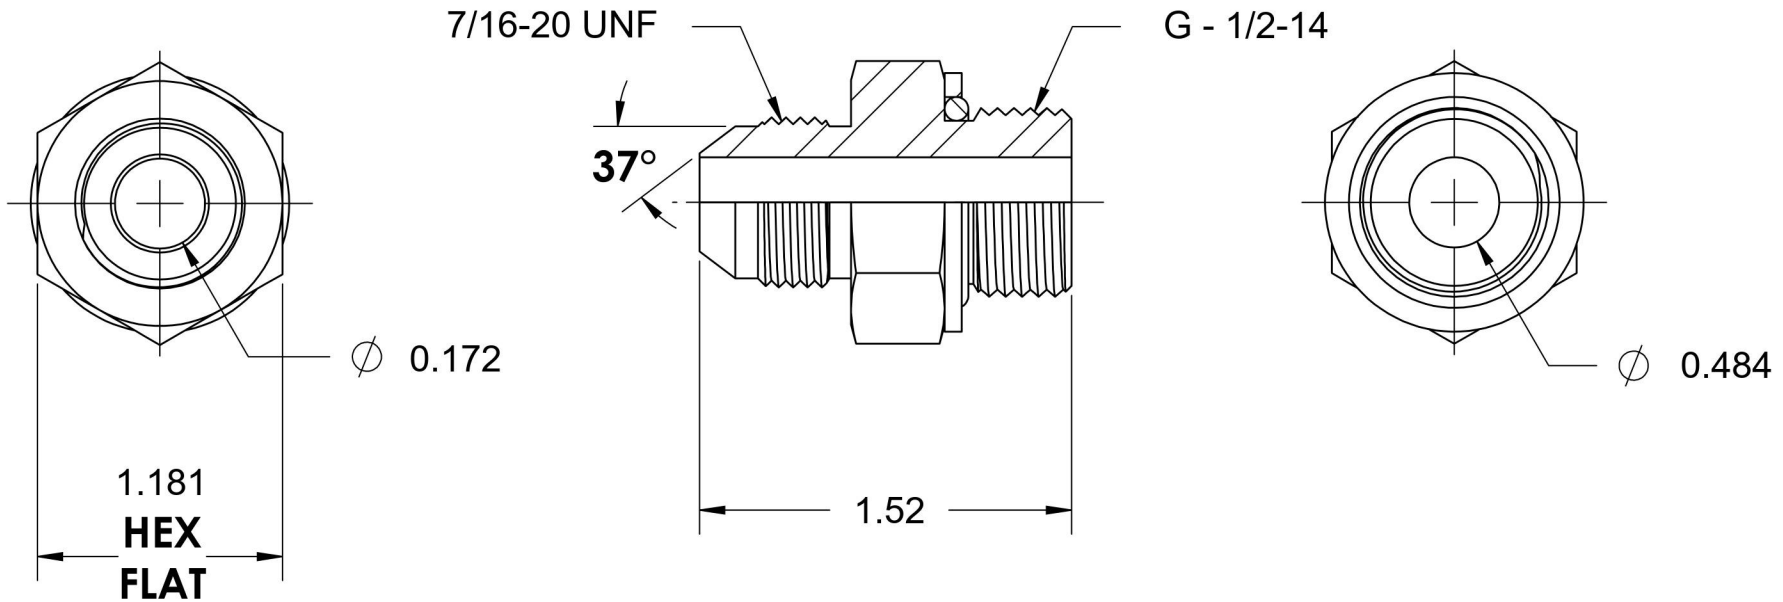

# 7012-04-08

Steel, SAE J514 37° Flare Male BSPP Type (G) Port Connector, 1/4" Male JIC x 1/2-14 Male BSPP ORR

6701 Cochran Road  
Solon, Ohio 44139  
Phone: (440) 248-1880  
Toll Free: 1-888-331-1523

<b>Temperature Rating</b>	<b>Material</b>	<b>Industry Standards</b>	<b>Series</b>
-40°F to 250°F	C1045 / 12L14 Steel	SAE J514, ISO 1179	7012-ORR
<b>Pressure Rating</b>	<b>Finish</b>	ASTM B633	
5000 psi	Trivalent Zinc		<b>Series Description</b> SAE J514 37° Flare Male BSPP Type (G) Port Connector