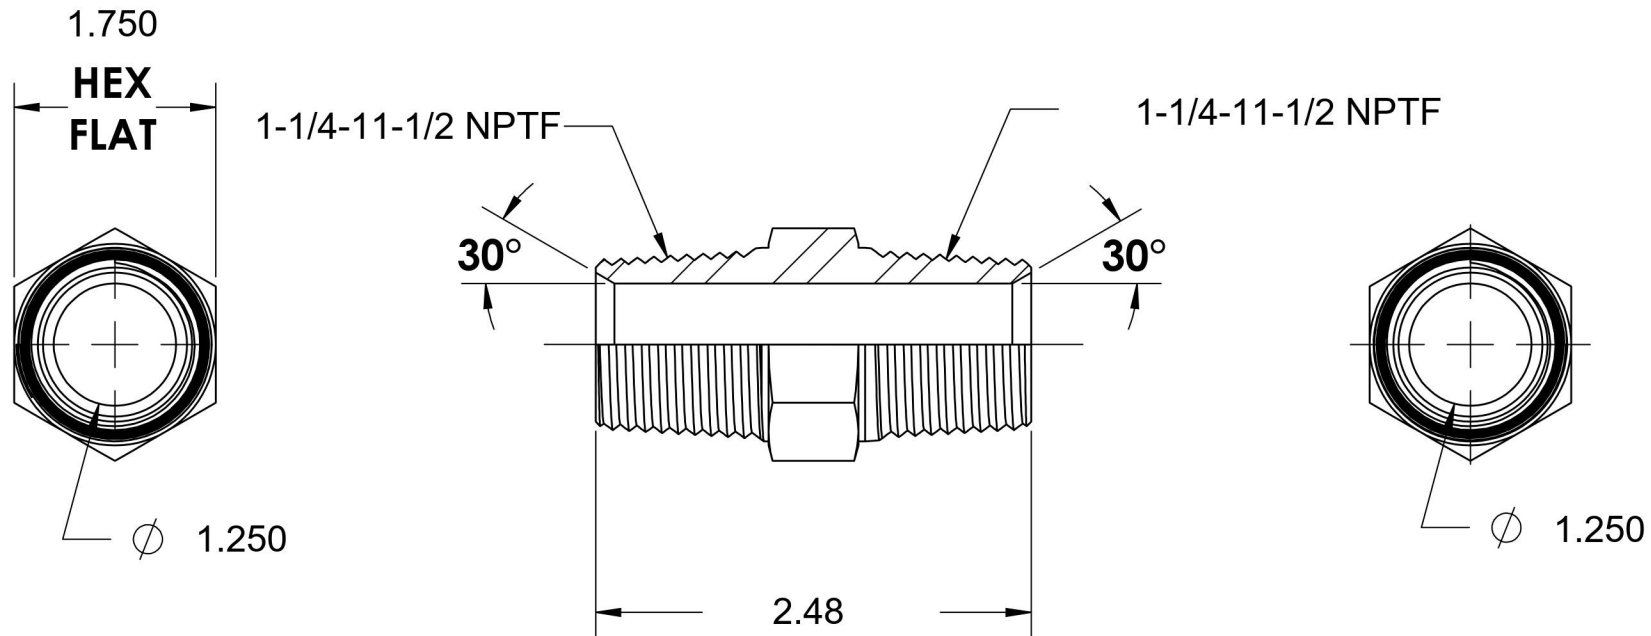

5404-20-20-SS

Stainless Steel, SAE J514 Pipe Nipple, 1-1/4" Male NPTF 30° x 1-1/4" Male NPTF 30°

6701 Cochran Road
Solon, Ohio 44139
Phone: (440) 248-1880
Toll Free: 1-888-331-1523

Temperature Rating	Material	Industry Standards	Series
-425°F to 1200°F	316/316L Stainless Steel	SAE J514 , SAE J476	5404-SS
Pressure Rating	Finish		Series Description
3600 psi	Passivated		SAE J514 Pipe Nipple