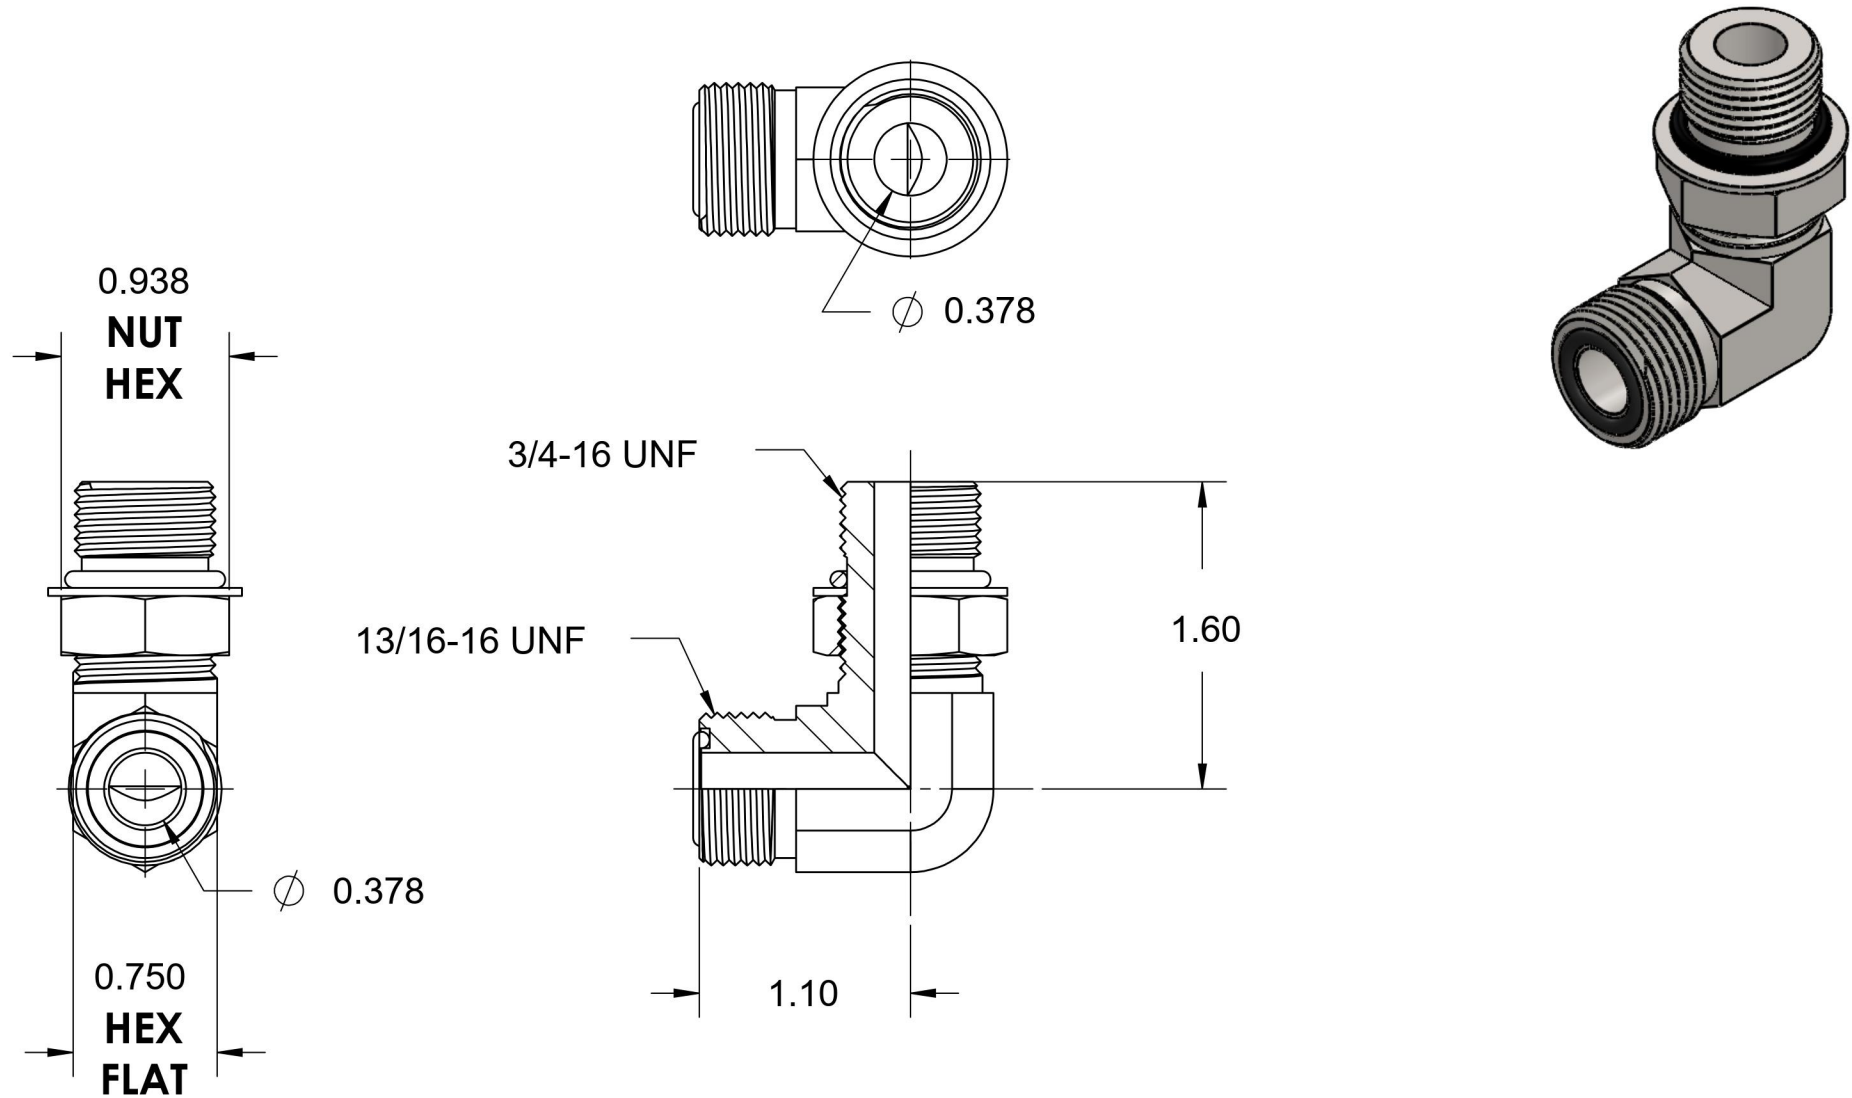

FS6801-08-08-NWO-SS

Stainless Steel, SAE J1453 O-Ring Face Seal 90° Adjustable Port Elbow, 1/2" Male ORFS x 3/4-16 Male Adjustable ORB

6701 Cochran Road
Solon, Ohio 44139
Phone: (440) 248-1880
Toll Free: 1-888-331-1523

Temperature Rating	Material	Industry Standards	Series
-40°F to 250°F	316/316L Stainless Steel	SAE J1453, SAE J1926-2	FS6801-NWO-SS
Pressure Rating	Finish		Series Description
6000 psi	Passivated		SAE J1453 O-Ring Face Seal 90° Adjustable Port Elbow