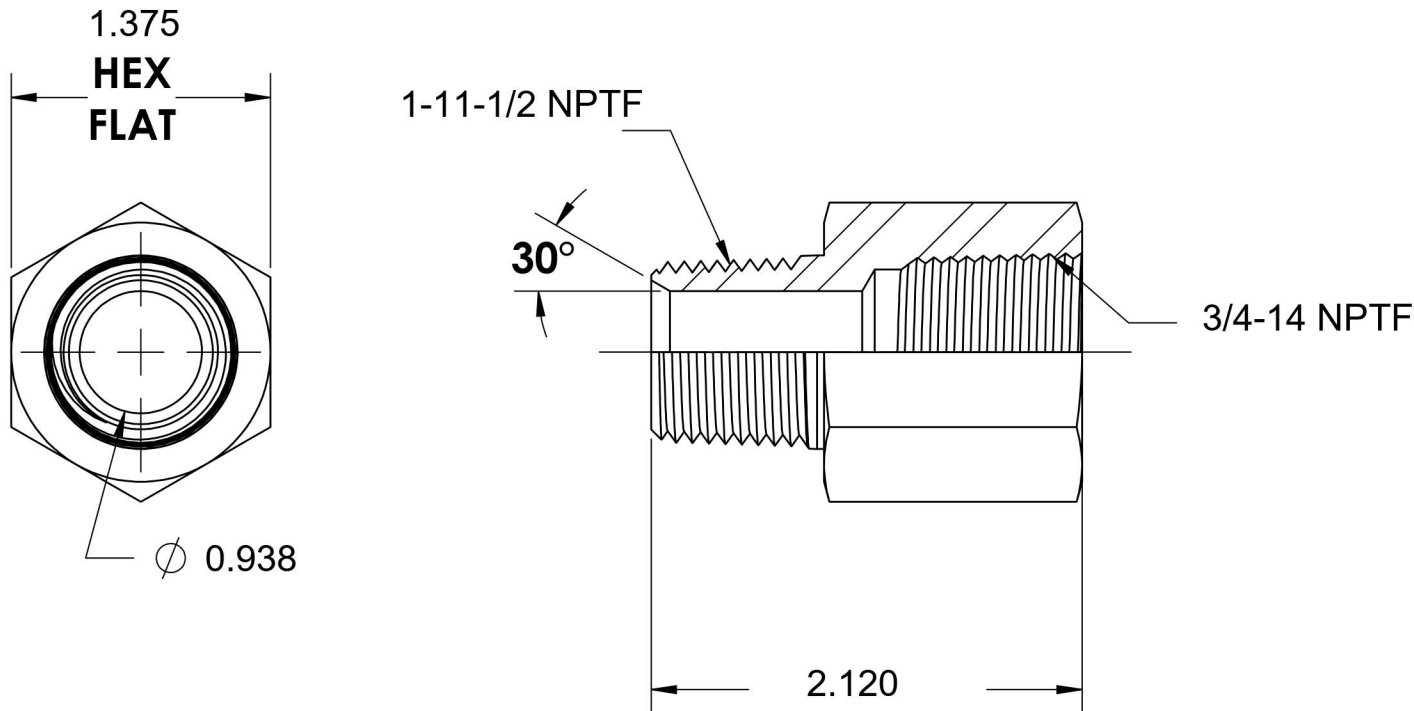

5405-16-12-SS

Stainless Steel, SAE J514 Pipe Expander, 1" Male NPTF 30° x 3/4" Female NPTF

6701 Cochran Road
Solon, Ohio 44139
Phone: (440) 248-1880
Toll Free: 1-888-331-1523

Temperature Rating -425°F to 1200°F	Material 316/316L Stainless Steel	Industry Standards SAE J514 , SAE J476	Series 5405-SS
Pressure Rating 3600 psi	Finish Passivated		Series Description SAE J514 Pipe Expander