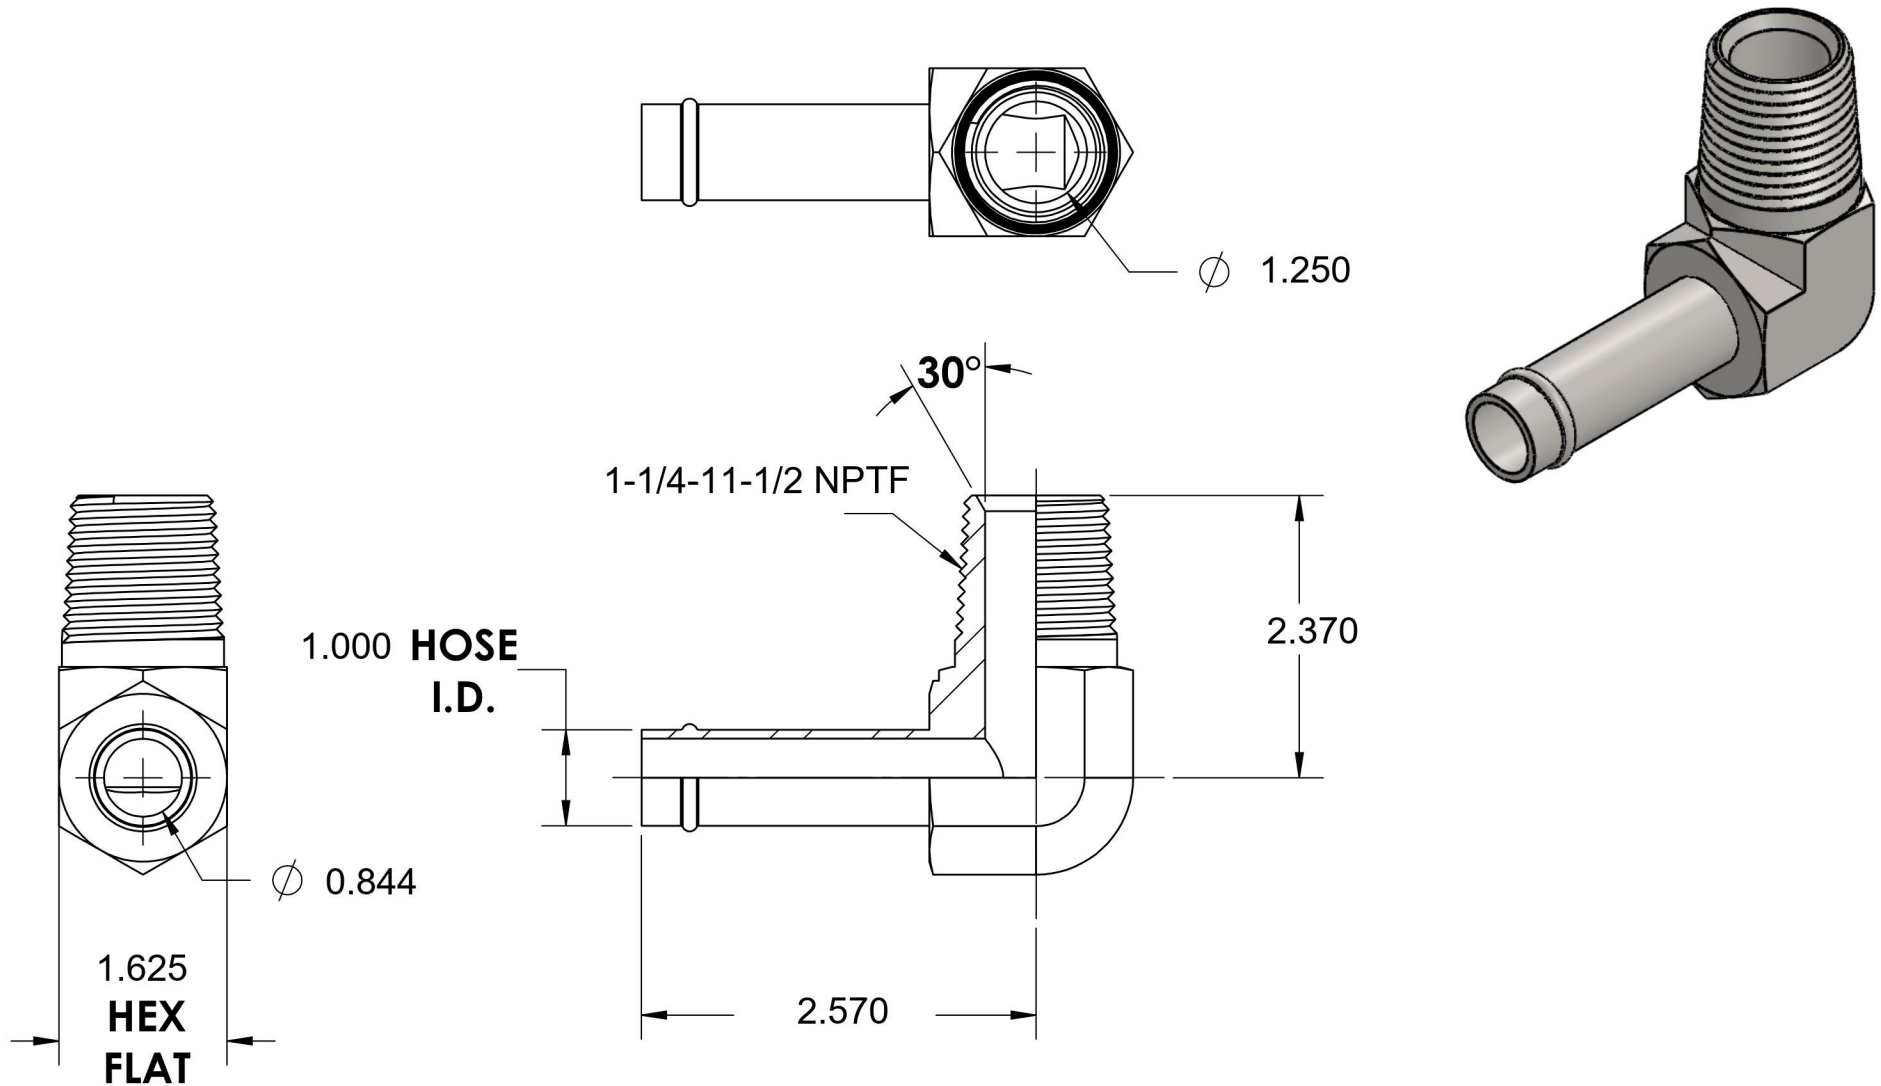

4501-16-20-FG

Steel, SAE J1231 Hose Bead 90° Male Elbow, 1" Beaded Hose Barb x 1-1/4" Male NPTF 30°

6701 Cochran Road
Solon, Ohio 44139
Phone: (440) 248-1880
Toll Free: 1-888-331-1523

Temperature Rating	Material	Industry Standards	Series
-65°F to 500°F	C1045 Steel	SAE J1231, SAE J476 ASTM B633	4501-FG
Pressure Rating	Finish		Series Description
150 psi	Trivalent Zinc		SAE J1231 Hose Bead 90° Male Elbow