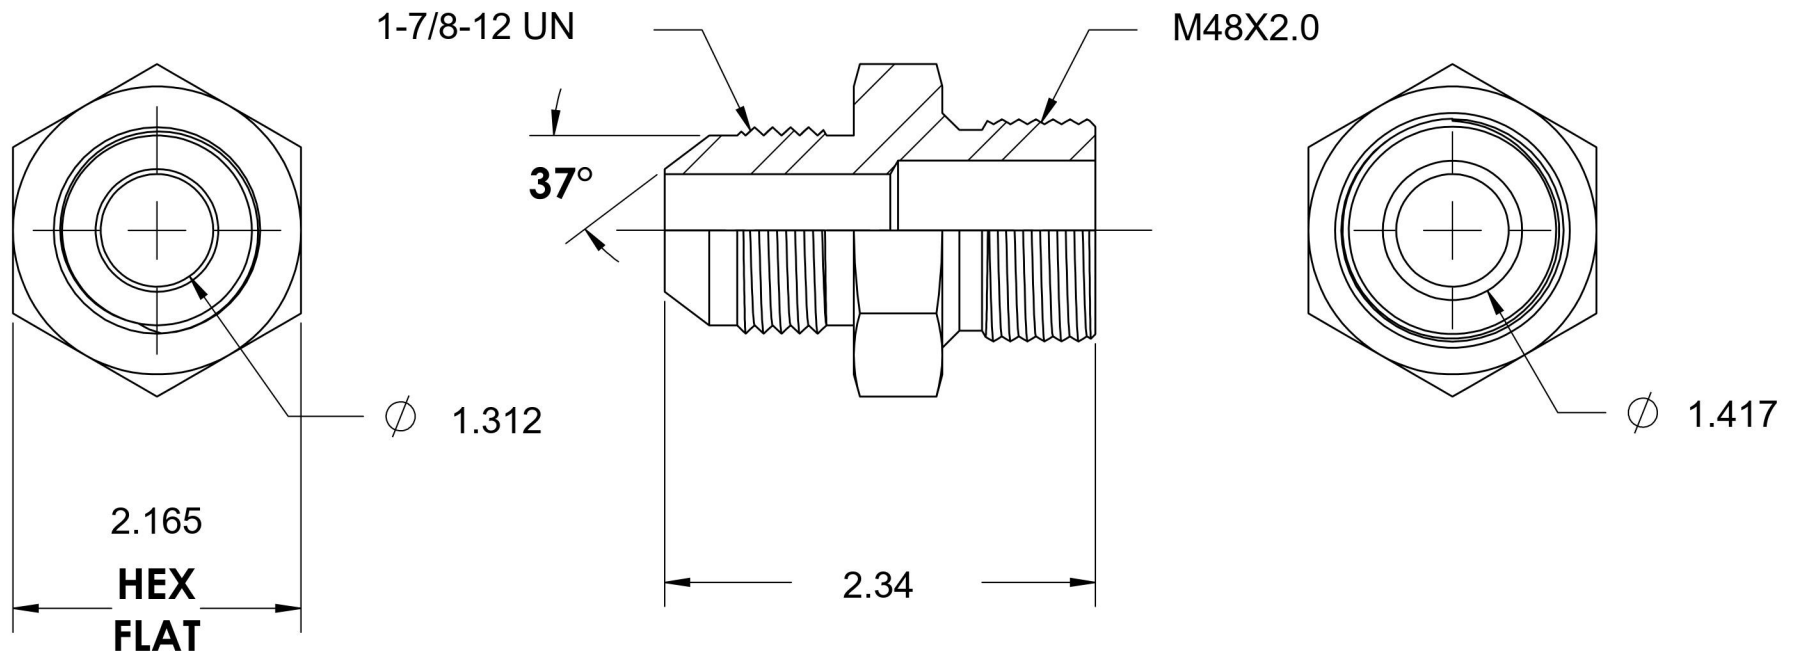

7005-24-48

Steel, SAE J514 37° Flare Male Metric Port/Line Connector, 1-1/2" Male JIC x M48X2.0 Male Metric 60° Line/Port

6701 Cochran Road
Solon, Ohio 44139
Phone: (440) 248-1880
Toll Free: 1-888-331-1523

Temperature Rating	Material	Industry Standards	Series
-65°F to 500°F	C1045/12L14 Steel	SAE J514, ISO 9974	7005
Pressure Rating	Finish	ASTM B633	Series Description
2000 psi	Trivalent Zinc		SAE J514 37° Flare Male Metric Port/Line Connector