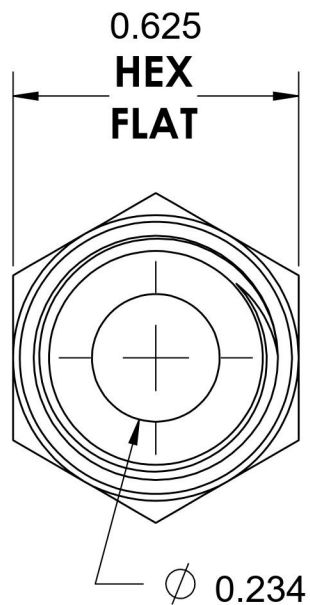

6405-05-02-O-SS

Stainless Steel, SAE J1926 O-Ring Boss Female Adapter, 1/2-20 Male ORB x 1/8" Female NPTF

1/2-20 UNF

1/8-27 NPTF

0.990

6701 Cochran Road
Solon, Ohio 44139
Phone: (440) 248-1880
Toll Free: 1-888-331-1523