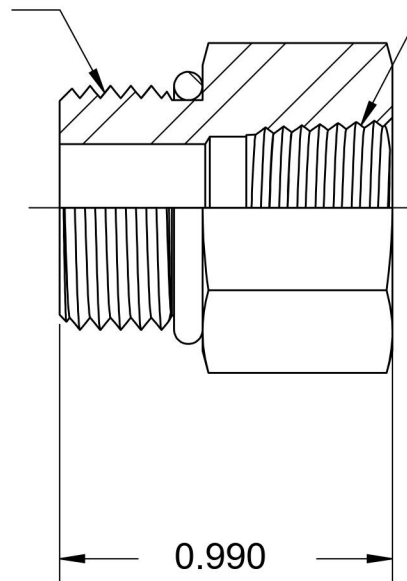

6405-05-02-O-SS

Stainless Steel, SAE J1926 O-Ring Boss Female Adapter, 1/2-20 Male ORB x 1/8" Female NPTF

1/2-20 UNF

1/8-27 NPTF

0.990

6701 Cochran Road
Solon, Ohio 44139
Phone: (440) 248-1880
Toll Free: 1-888-331-1523

Temperature Rating

-40°F to 250°F

Pressure Rating

6000 psi

Material

316/316L Stainless Steel

Finish

Passivated