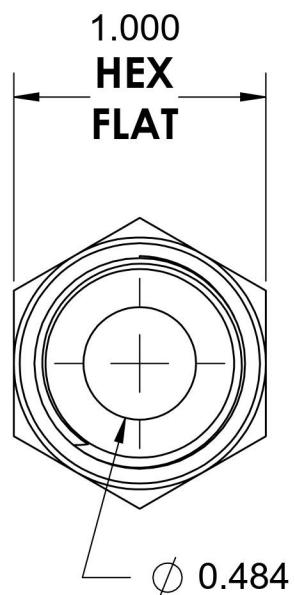

6401-10-08-O

Steel, SAE J1926 O-Ring Boss Male Adapter, 7/8-14 Male ORB x 1/2" Male NPTF 30°

6701 Cochran Road
Solon, Ohio 44139
Phone: (440) 248-1880
Toll Free: 1-888-331-1523

Temperature Rating

-40°F to 250°F