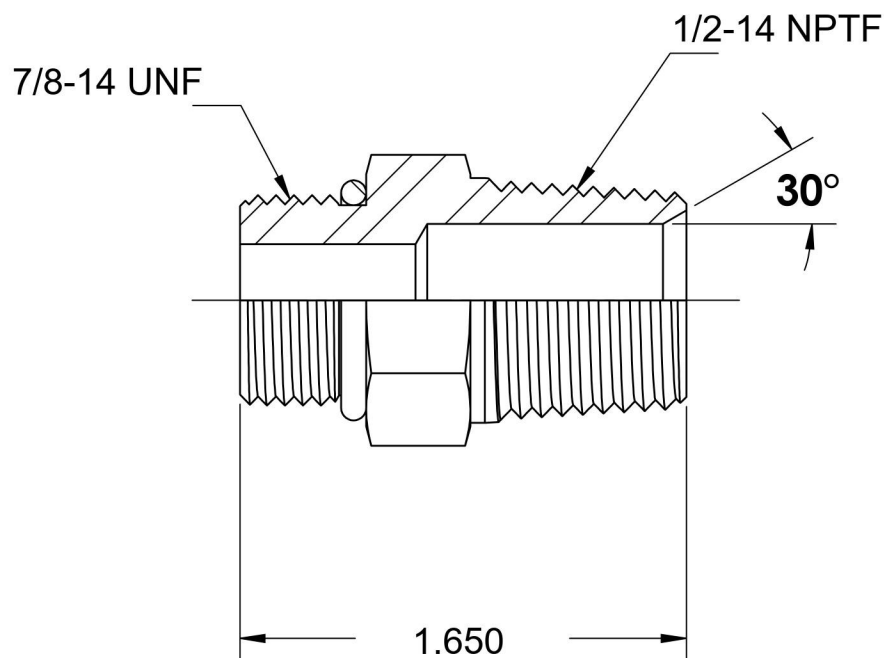

6401-10-08-O

Steel, SAE J1926 O-Ring Boss Male Adapter, 7/8-14 Male ORB x 1/2" Male NPTF 30°

6701 Cochran Road
Solon, Ohio 44139
Phone: (440) 248-1880
Toll Free: 1-888-331-1523

Temperature Rating

-40°F to 250°F

Pressure Rating

6000 psi

Material

C1045 / 12L14 Steel

Finish

Trivalent Zinc

Industry Standards

SAE J1926-3, SAE J476
SAE J515, ASTM B633

Series

6401-O

Series Description

SAE J1926 O-Ring Boss
Male Adapter