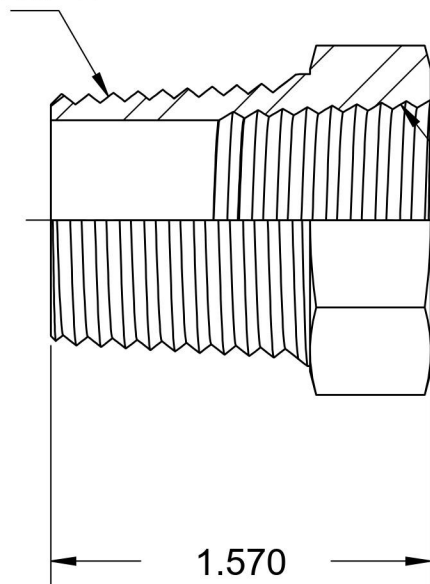

# 5406-24-16

Steel, SAE J514 Pipe Reducer Bushing, 1-1/2" Male NPTF x 1-11-1/2" Female NPTF

1-1/2-11-1/2 NPTF

6701 Cochran Road  
Solon, Ohio 44139  
Phone: (440) 248-1880  
Toll Free: 1-888-331-1523

**Temperature Rating**

-65°F to 500°F

**Pressure Rating**

3000 psi

**Material**

C1045/12L14 Steel

**Finish**

Trivalent Zinc

**Industry Standards**