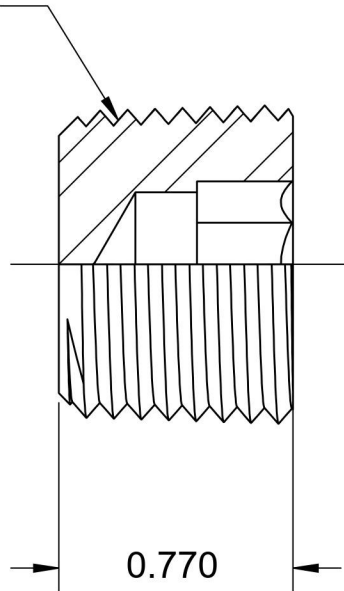

5406-HP-20-SS

Stainless Steel, SAE J531 Pipe Hollow Hex Plug, 1-1/4" Male NPTF

1-1/4-11-1/2 NPTF

6701 Cochran Road
Solon, Ohio 44139
Phone: (440) 248-1880
Toll Free: 1-888-331-1523

Temperature Rating -425°F to 1200°F	Material 316/316L Stainless Steel	Industry Standards SAE J531, SAE J476	Series 5406-HP-SS
Pressure Rating 5000 psi	Finish Passivated		Series Description SAE J531 Pipe Hollow Hex Plug