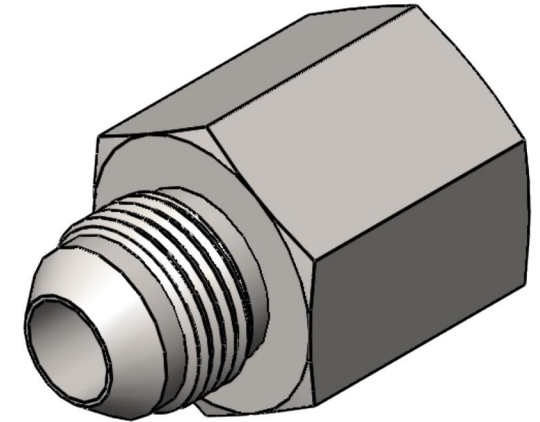

# 7003-10-08-SS

Stainless Steel, SAE J514 37° Flare Female BSPP Port Adapter, 5/8" Male JIC x 1/2-14 Female BSPP

6701 Cochran Road  
Solon, Ohio 44139  
Phone: (440) 248-1880  
Toll Free: 1-888-331-1523

<b>Temperature Rating</b> -425°F to 1200°F	<b>Material</b> 316/316L Stainless Steel	<b>Industry Standards</b> SAE J514, ISO 1179	<b>Series</b> 7003-SS
<b>Pressure Rating</b> 5000 psi	<b>Finish</b> Passivated		<b>Series Description</b> SAE J514 37° Flare Female BSPP Port Adapter