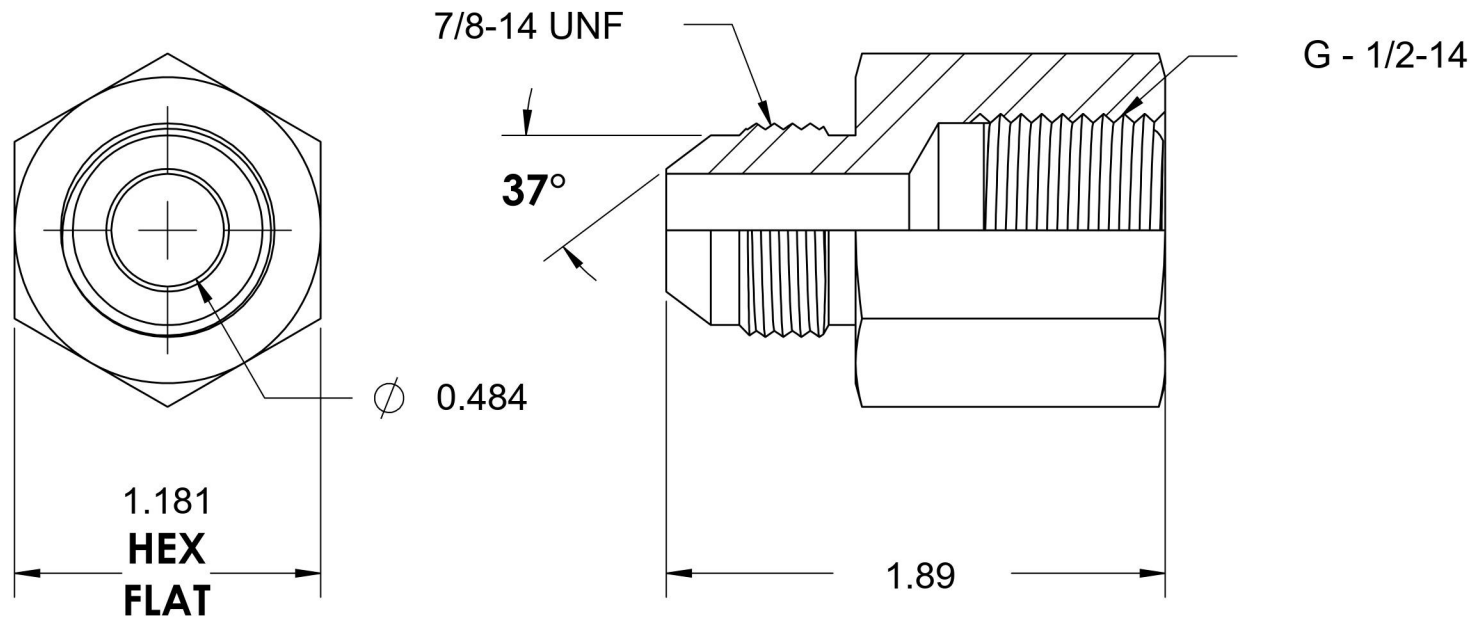

# 7003-10-08-SS

Stainless Steel, SAE J514 37° Flare Female BSPP Port Adapter, 5/8" Male JIC x 1/2-14 Female BSPP

6701 Cochran Road  
Solon, Ohio 44139  
Phone: (440) 248-1880  
Toll Free: 1-888-331-1523

<b>Temperature Rating</b> -425°F to 1200°F	<b>Material</b> 316/316L Stainless Steel	<b>Industry Standards</b> SAE J514, ISO 1179	<b>Series</b> 7003-SS
<b>Pressure Rating</b> 5000 psi	<b>Finish</b> Passivated		<b>Series Description</b> SAE J514 37° Flare Female BSPP Port Adapter