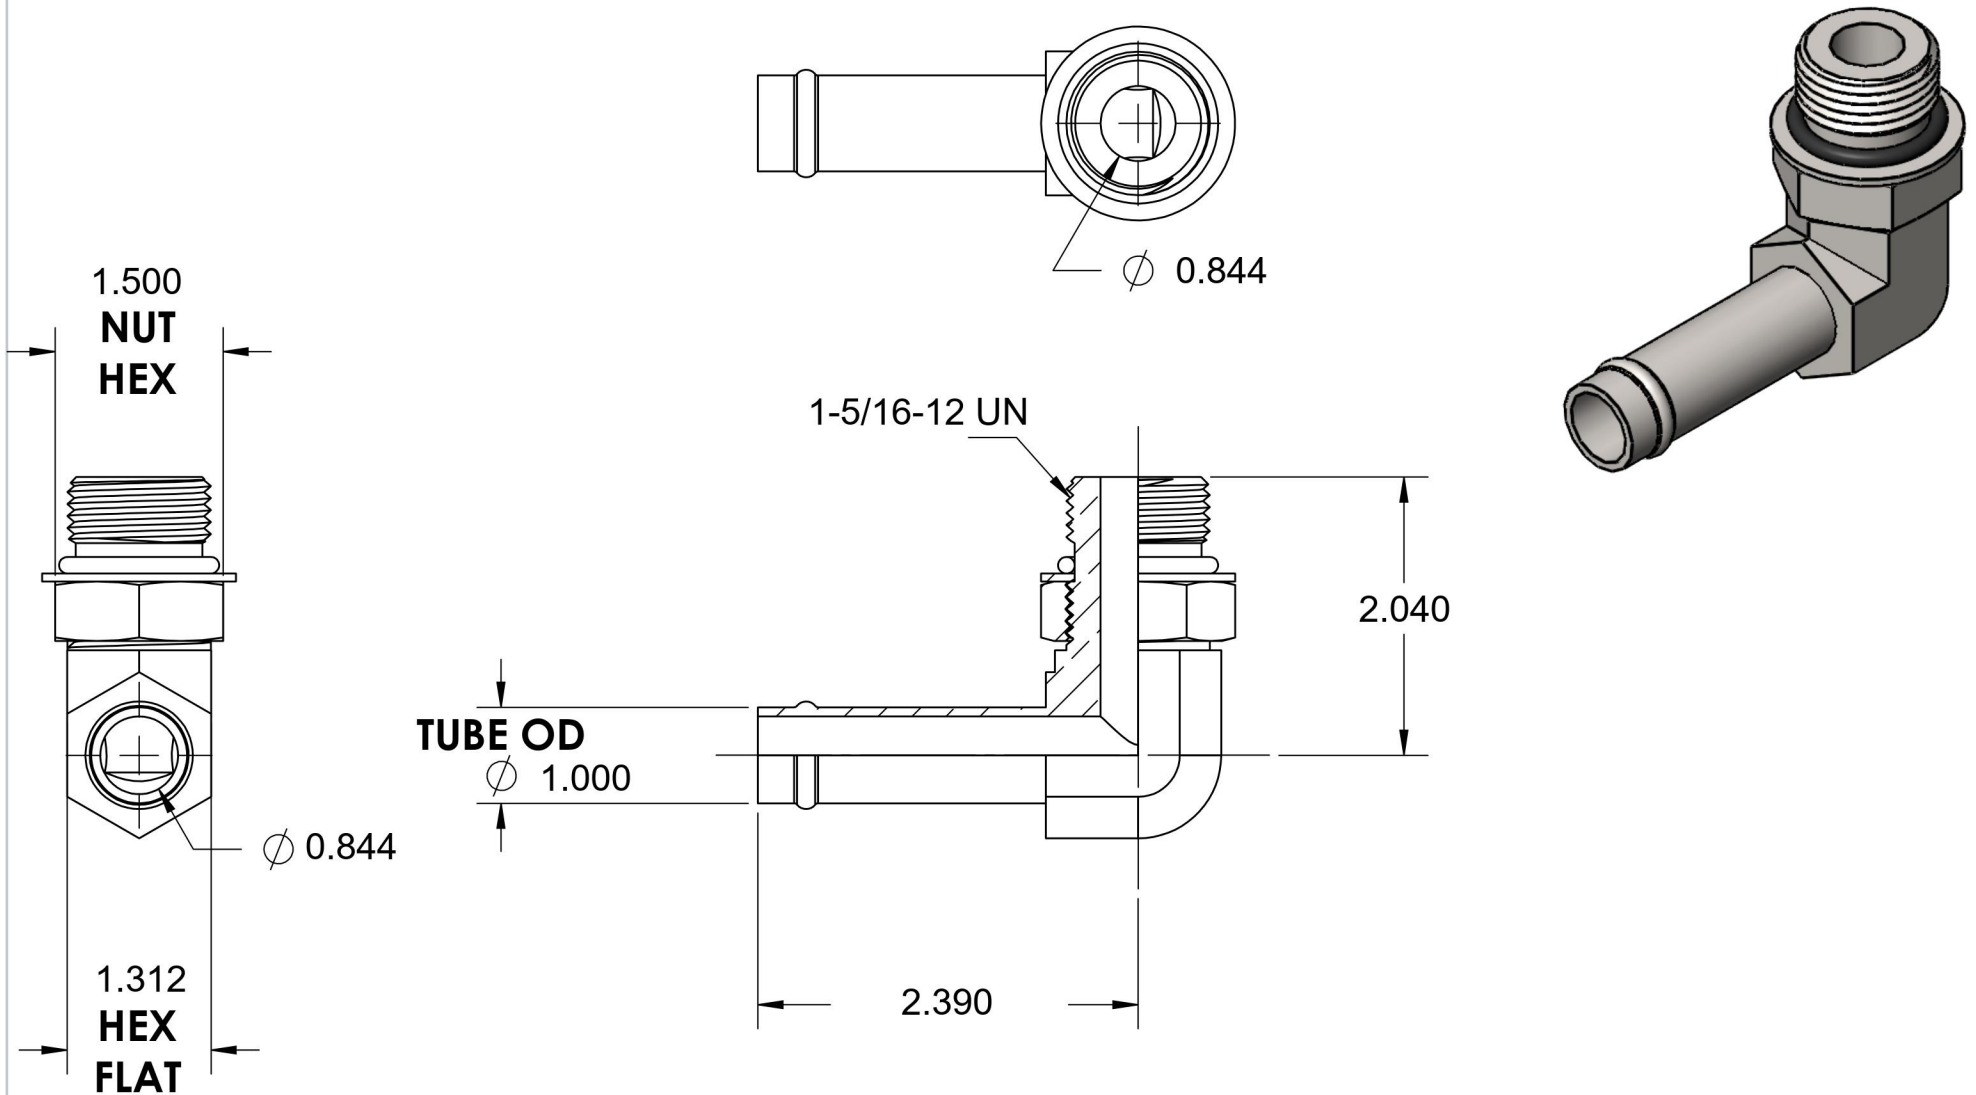

# 4601-16-16-NWO-FG

Steel, SAE J1231 Hose Bead 90° Adjustable Port Elbow, 1" Beaded Hose Barb x 1-5/16-12 Male Adjustable ORB

6701 Cochran Road  
Solon, Ohio 44139  
Phone: (440) 248-1880  
Toll Free: 1-888-331-1523

<b>Temperature Rating</b>	<b>Material</b>	<b>Industry Standards</b>	<b>Series</b>
-40°F to 250°F	C1045 Steel	SAE J1231-2, SAE J1926-3 SAE J515, ASTM B633	4601-NWO-FG
<b>Pressure Rating</b>	<b>Finish</b>		<b>Series Description</b>
150 psi	Trivalent Zinc		SAE J1231 Hose Bead 90° Adjustable Port Elbow