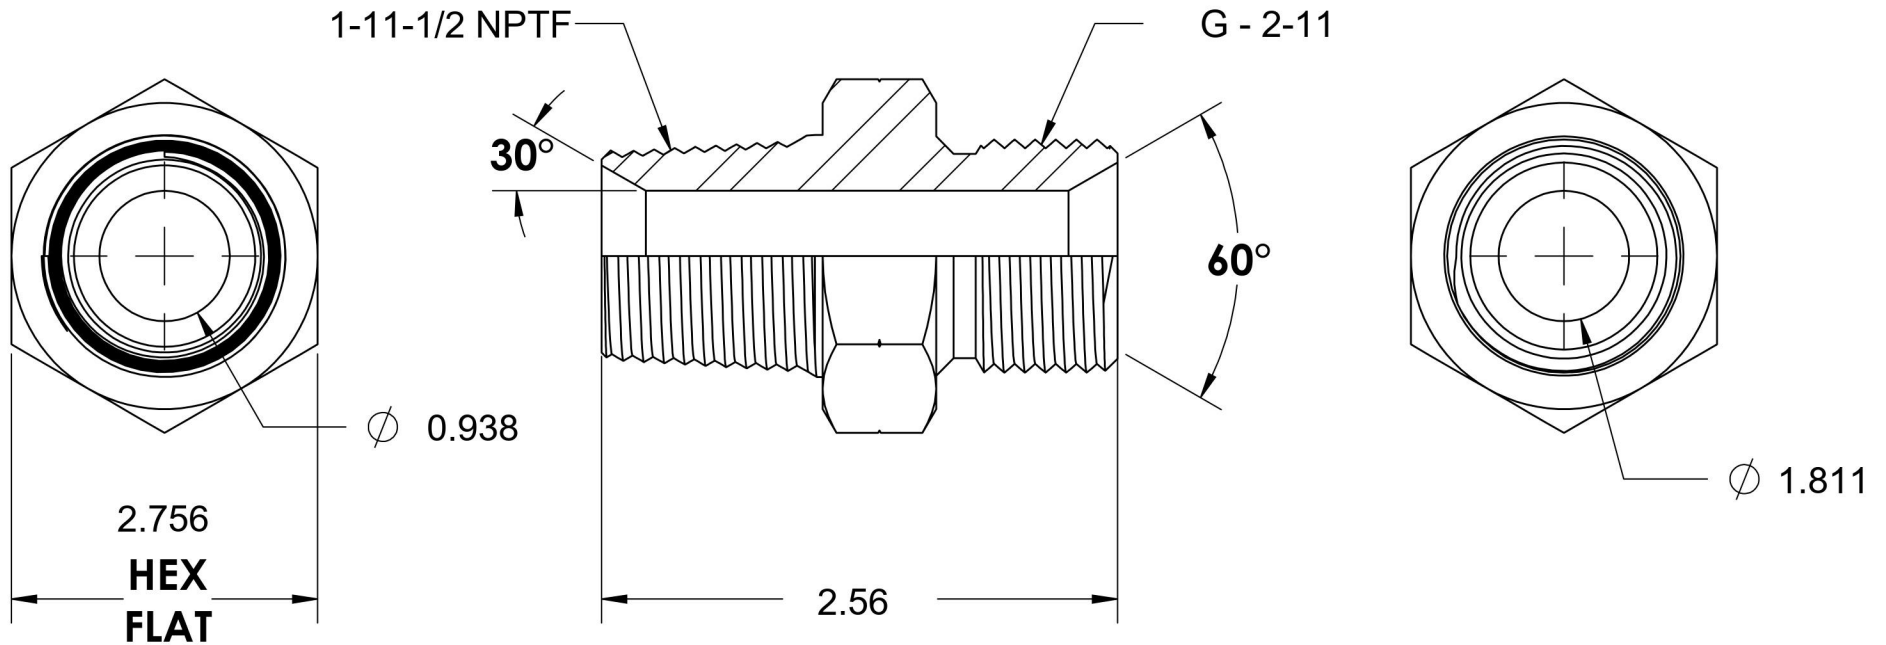

# 7032-16-32

Steel, SAE J476 Pipe Male BSPP Port/Line Adapter, 1" Male NPTF 30° x 2-11 Male BSPP 60° Line/Port

6701 Cochran Road  
Solon, Ohio 44139  
Phone: (440) 248-1880  
Toll Free: 1-888-331-1523

<b>Temperature Rating</b>	<b>Material</b>	<b>Industry Standards</b>	<b>Series</b>
-65°F to 500°F	C1045 / 12L14 Steel	SAE J476, ISO 1179	7032
<b>Pressure Rating</b>	<b>Finish</b>	ISO 8434-6, ASTM B633	<b>Series Description</b>
1000 psi	Trivalent Zinc		SAE J476 Pipe Male BSPP Port/Line Adapter