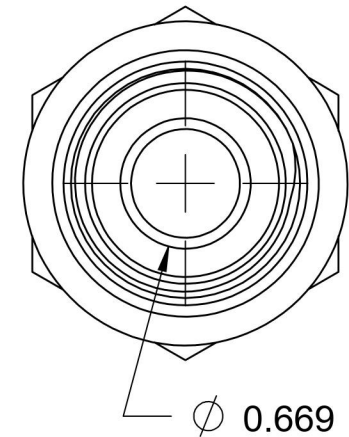

7002-06-12-SS-BS

Stainless Steel, SAE J514 37° Flare BSPP Type (D) Bonded Seal Port/Line Adapter, 3/8" Male JIC x 3/4-14 Male BSPP 60° Line/Port

6701 Cochran Road
Solon, Ohio 44139
Phone: (440) 248-1880
Toll Free: 1-888-331-1523