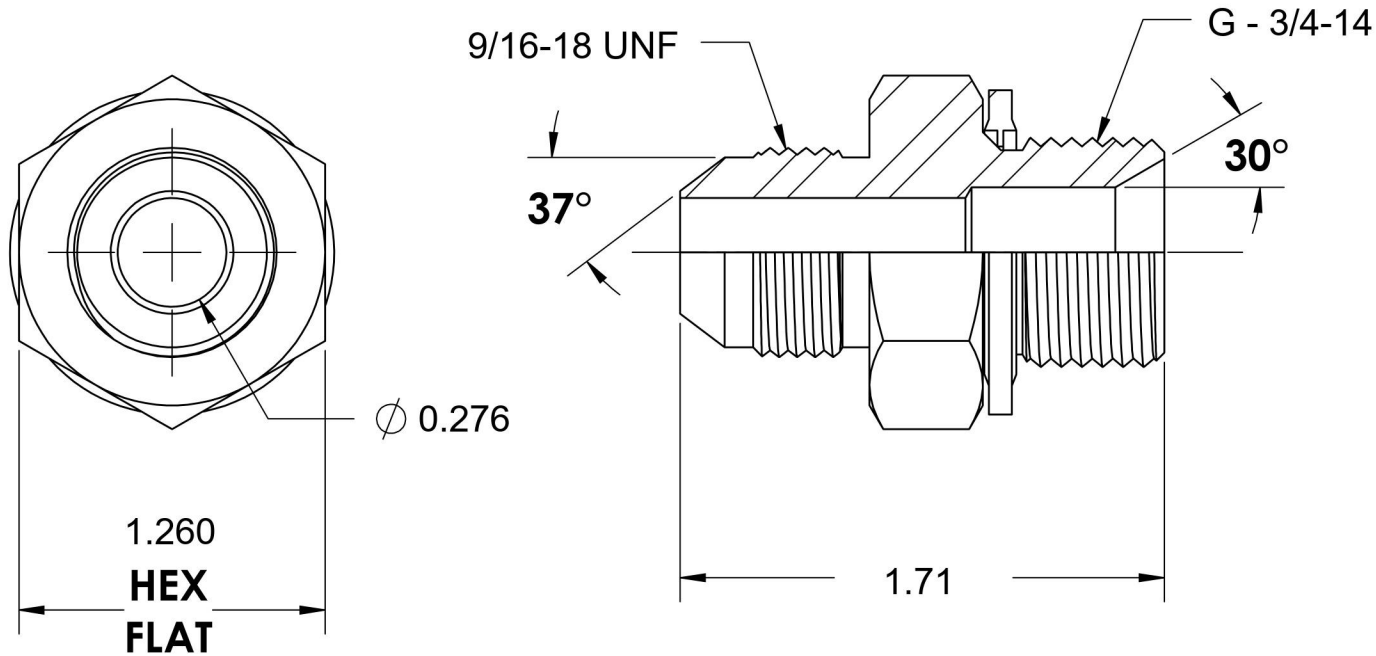

7002-06-12-SS-BS

Stainless Steel, SAE J514 37° Flare BSPP Type (D) Bonded Seal Port/Line Adapter, 3/8" Male JIC x 3/4-14 Male BSPP 60° Line/Port

6701 Cochran Road
Solon, Ohio 44139
Phone: (440) 248-1880
Toll Free: 1-888-331-1523

Temperature Rating	Material	Industry Standards	Series
-22°F to 257°F	316/316L Stainless Steel	SAE J514, ISO 1179	7002-BS-SS
Pressure Rating	Finish		Series Description
2900 psi	Passivated		SAE J514 37° Flare BSPP Type (D) Bonded Seal Port/Line Adapter