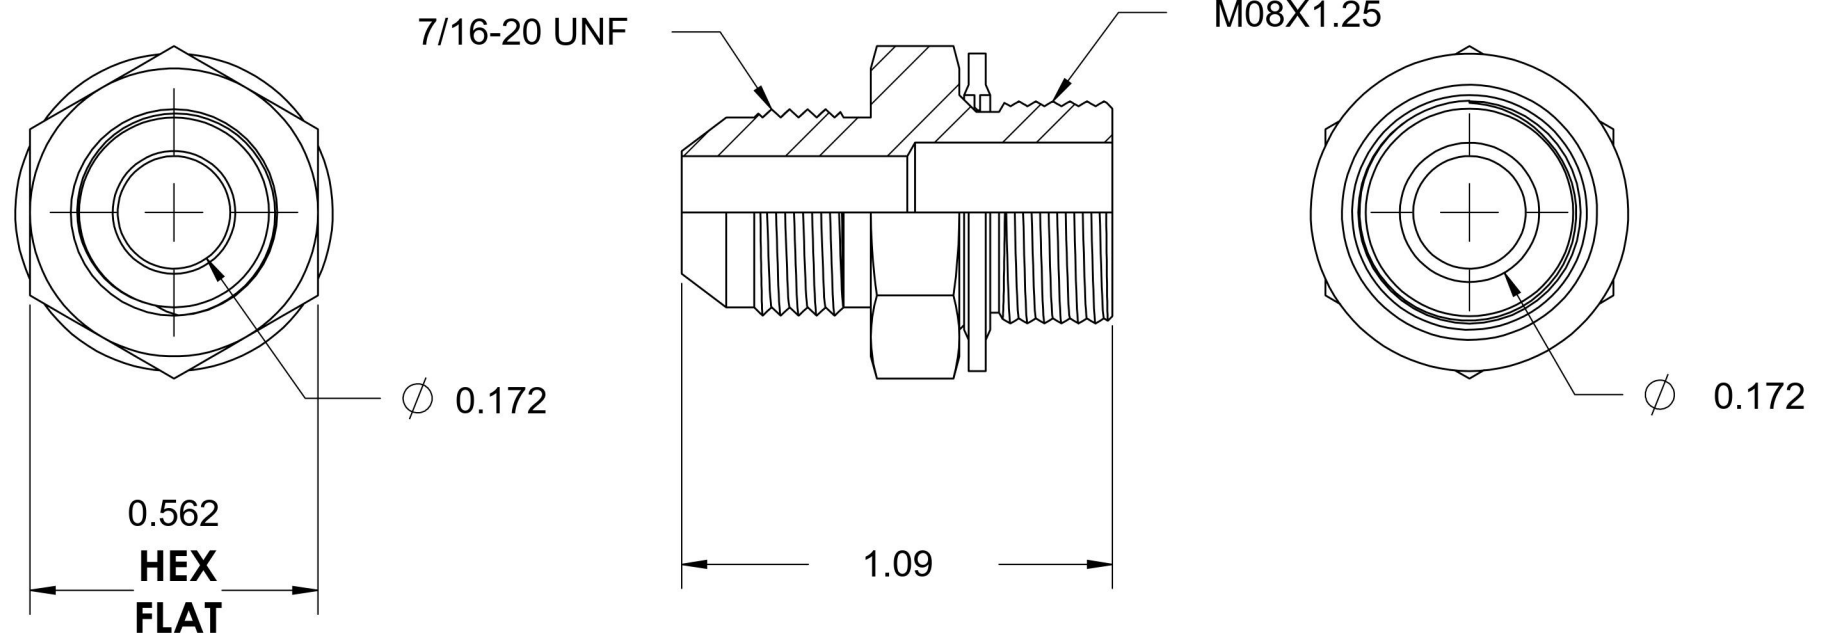

# 7005-04-08X1.25-BS

Steel, SAE J514 37° Flare Metric Type (D) Bonded Seal Port/Line Connector, 1/4" Male JIC x M08X1.25 Male Metric 60° Line/Port

6701 Cochran Road  
Solon, Ohio 44139  
Phone: (440) 248-1880  
Toll Free: 1-888-331-1523

**Temperature Rating**

-40°F to 250°F

**Pressure Rating**

6000 psi

**Material**

C1045/12L14 Steel

**Finish**

Trivalent Zinc

**Industry Standards**

SAE J514, ISO 9974

ASTM B633

**Series**

7005-BS

**Series Description**

SAE J514 37° Flare Metric Type (D)  
Bonded Seal Port/Line Connector