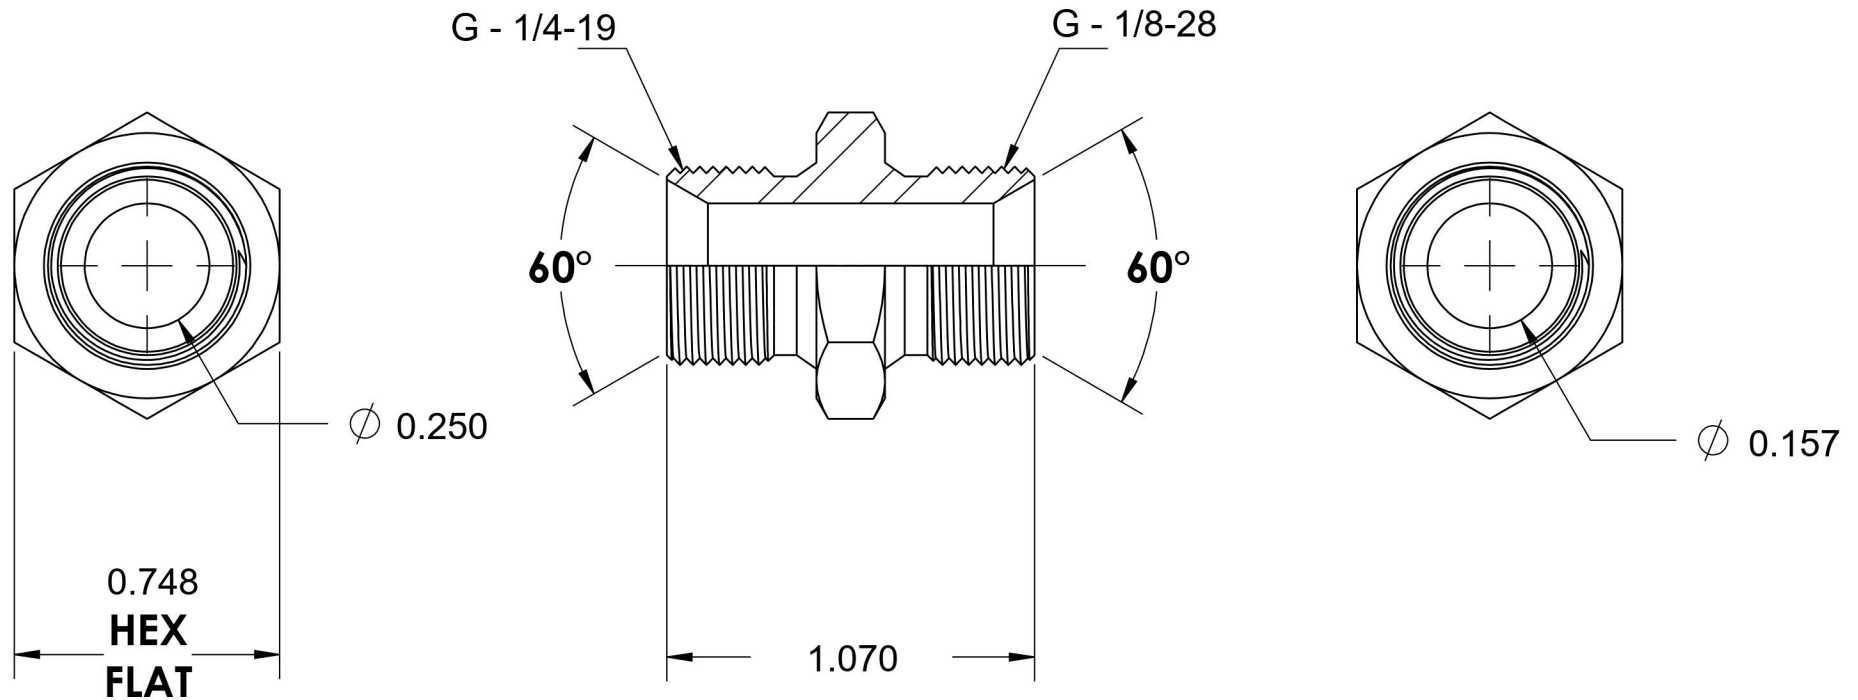

9022-04-02-SS

Stainless Steel, ISO 1179 BSPP Port/Line Union, 1/4-19 Male BSPP 60° Line/Port x 1/8-28 Male BSPP 60° Line/Port

6701 Cochran Road
Solon, Ohio 44139
Phone: (440) 248-1880
Toll Free: 1-888-331-1523

Temperature Rating -425°F to 1200°F	Material 316/316L Stainless Steel	Industry Standards ISO 1179, ISO 8434-6	Series 9022-SS
Pressure Rating 5100 psi	Finish Passivated		Series Description ISO 1179 BSPP Port/Line Union