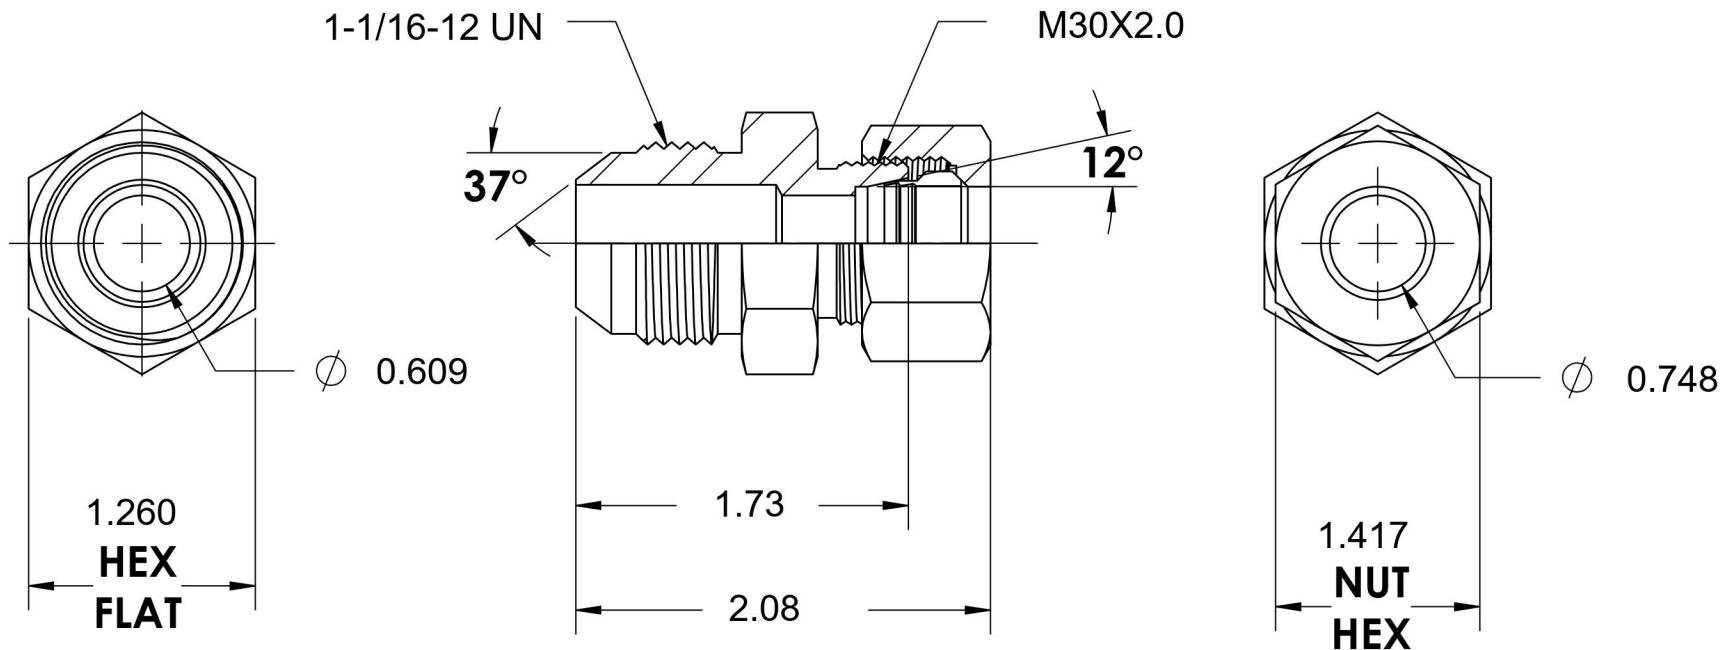

7005-12-L22-30-NBR-SS

Stainless Steel, SAE J514 37° Flare/ISO 8434-1 Light Series Male Adapter, Nut and Bite Ring Assembled, 3/4" Male JIC x M30X2.0 DIN Tube

6701 Cochran Road
Solon, Ohio 44139
Phone: (440) 248-1880
Toll Free: 1-888-331-1523

| | | | |
|---------------------------|--------------------------|---------------------------|--|
| Temperature Rating | Material | Industry Standards | Series |
| -425°F to 1200°F | 316/316L Stainless Steel | SAE J514, ISO 8434-1 | 7005-DIN LIGHT-NBR-SS |
| Pressure Rating | Finish | | Series Description |
| 3600 psi | Passivated | | SAE J514 37° Flare/ISO 8434-1 Light Series Male Adapter Nut and Bite Ring Assembled |