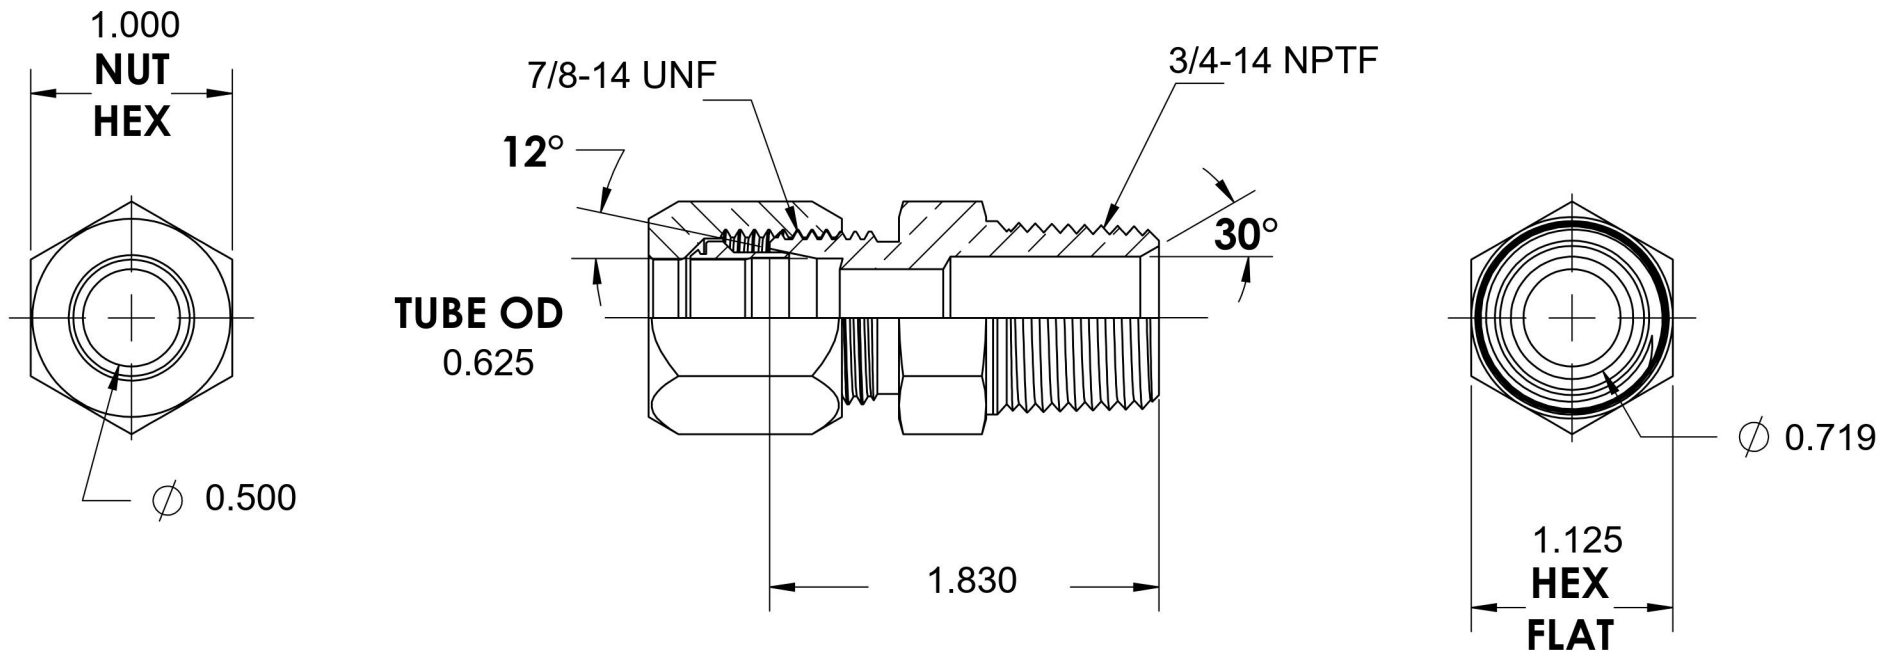

# C2404-10-12-SS

Stainless Steel, SAE J514 Flareless Tube Male Connector, 5/8" Flareless Bite Type x 3/4" Male NPTF 30°

6701 Cochran Road  
Solon, Ohio 44139  
Phone: (440) 248-1880  
Toll Free: 1-888-331-1523

<b>Temperature Rating</b>	<b>Material</b>	<b>Industry Standards</b>	<b>Series</b>
-425°F to 1200°F	316/316L Stainless Steel	SAE J514, SAE J476	C2404-SS
<b>Pressure Rating</b>	<b>Finish</b>		<b>Series Description</b>
4000 psi	Passivated		SAE J514 Flareless Tube Male Connector