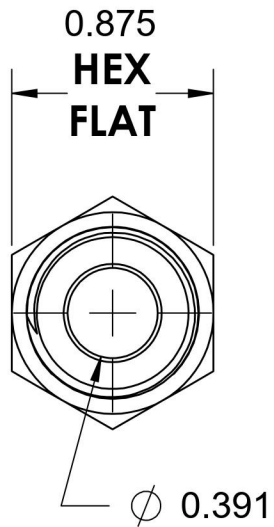

6400-L-08-08-O-SS

Stainless Steel, SAE J514 37° Flare Long Port Connector, 1/2" Male JIC x 3/4-16 Male ORB

6701 Cochran Road
Solon, Ohio 44139
Phone: (440) 248-1880
Toll Free: 1-888-331-1523

Temperature Rating