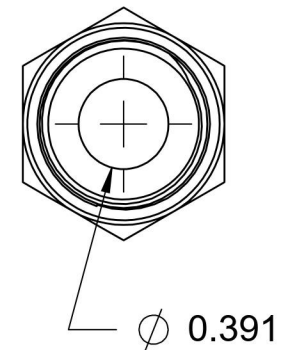

6400-L-08-08-O-SS

Stainless Steel, SAE J514 37° Flare Long Port Connector, 1/2" Male JIC x 3/4-16 Male ORB

6701 Cochran Road
Solon, Ohio 44139
Phone: (440) 248-1880
Toll Free: 1-888-331-1523

Temperature Rating

-40°F to 250°F

Pressure Rating

7200 psi

Material

316/316L Stainless Steel

Finish

Passivated

Industry Standards

SAE J514, SAE J1926-3
SAE J515

Series

6400-L-O-SS

Series Description

SAE J514 37° Flare
Long Port Connector