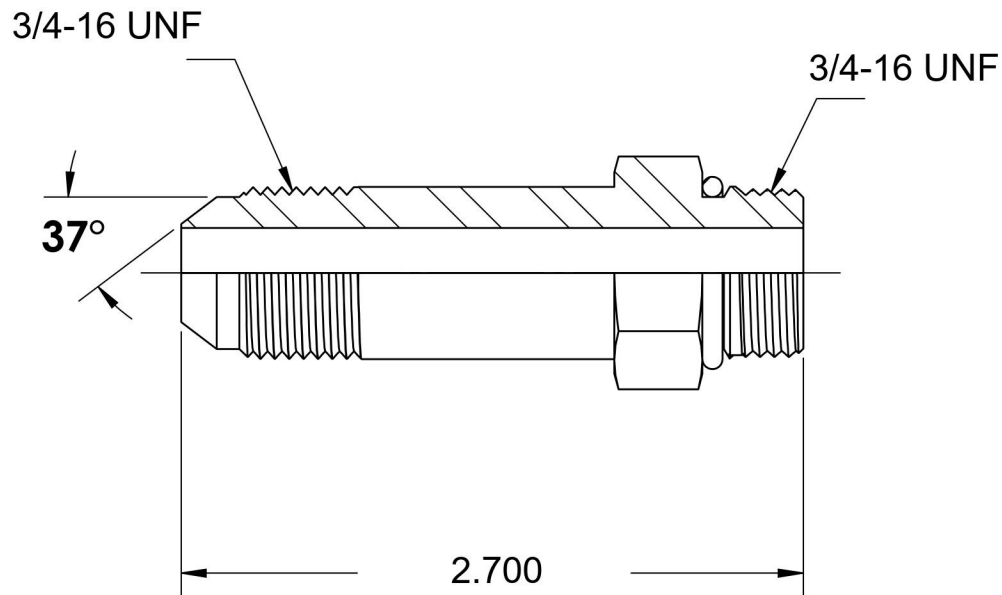

6400-L-08-08-O-SS

Stainless Steel, SAE J514 37° Flare Long Port Connector, 1/2" Male JIC x 3/4-16 Male ORB

6701 Cochran Road
Solon, Ohio 44139
Phone: (440) 248-1880
Toll Free: 1-888-331-1523

Temperature Rating

-40°F to 250°F

Pressure Rating

7200 psi

Material

316/316L Stainless Steel

Finish

Passivated

Industry Standards

SAE J514, SAE J1926-3
SAE J515

Series

6400-L-O-SS

Series Description

SAE J514 37° Flare
Long Port Connector