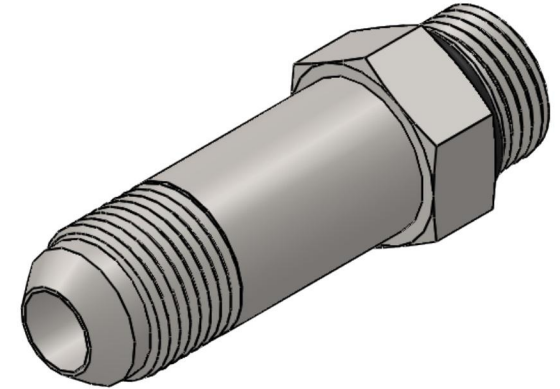

6400-L-08-08-O-SS

Stainless Steel, SAE J514 37° Flare Long Port Connector, 1/2" Male JIC x 3/4-16 Male ORB

6701 Cochran Road
Solon, Ohio 44139
Phone: (440) 248-1880
Toll Free: 1-888-331-1523

Temperature Rating

-40°F to 250°F

Pressure Rating

7200 psi

Material

316/316L Stainless Steel

Finish

Passivated

Industry Standards

SAE J514, SAE J1926-3
SAE J515

Series

6400-L-O-SS

Series Description

SAE J514 37° Flare
Long Port Connector