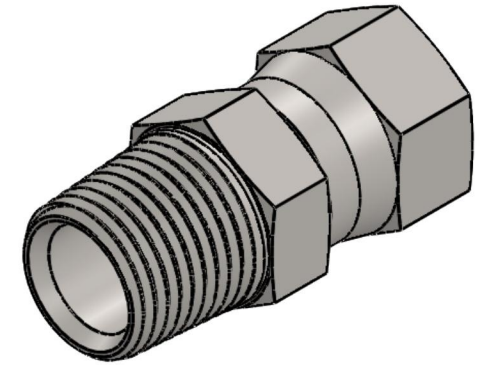

6505-16-12

Steel, SAE J514 37° Flare Swivel Male Connector, 1" Male NPTF 30° x 3/4" Female JIC Swivel

6701 Cochran Road
Solon, Ohio 44139
Phone: (440) 248-1880
Toll Free: 1-888-331-1523

Temperature Rating

-65°F to 500°F

Pressure Rating

3600 psi

Material

C1045/12L14 Steel

Finish

Trivalent Zinc

Industry Standards

SAE J514 , SAE J476
ASTM B633

Series

6505

Series Description

SAE J514 37° Flare Swivel
Male Connector