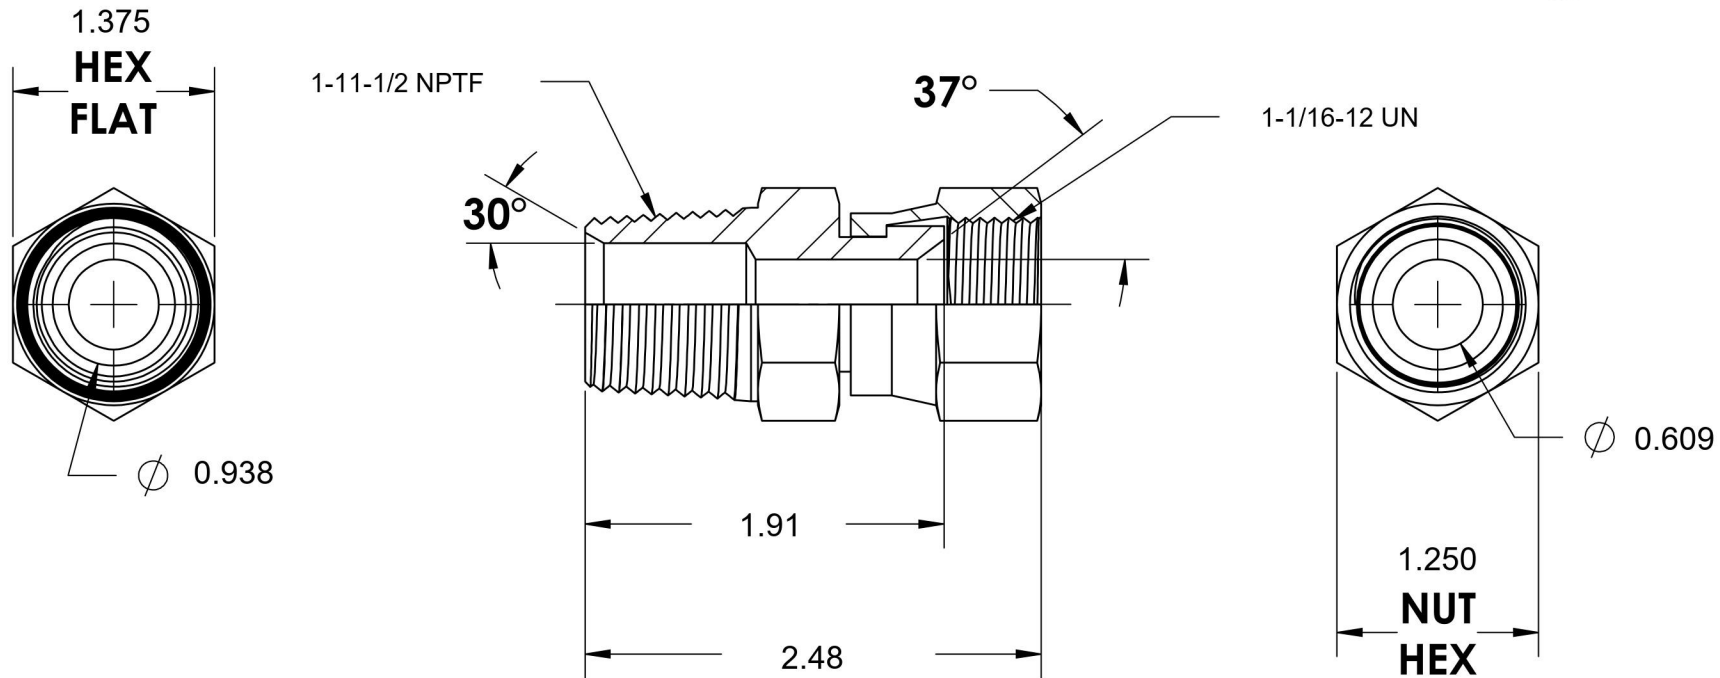

6505-16-12

Steel, SAE J514 37° Flare Swivel Male Connector, 1" Male NPTF 30° x 3/4" Female JIC Swivel

6701 Cochran Road
Solon, Ohio 44139
Phone: (440) 248-1880
Toll Free: 1-888-331-1523

Temperature Rating

-65°F to 500°F

Pressure Rating

3600 psi

Material

C1045/12L14 Steel

Finish

Trivalent Zinc

Industry Standards

SAE J514 , SAE J476
ASTM B633

Series

6505

Series Description

SAE J514 37° Flare Swivel
Male Connector