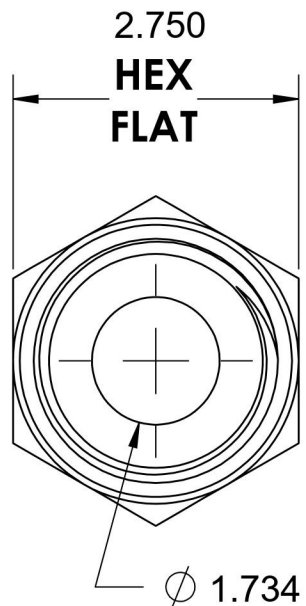

# 6405-32-24-O

Steel, SAE J1926 O-Ring Boss Female Adapter, 2-1/2-12 Male ORB x 1-1/2" Female NPTF

2-1/2-12 UN

1-1/2-11-1/2 NPTF

6701 Cochran Road  
Solon, Ohio 44139  
Phone: (440) 248-1880  
Toll Free: 1-888-331-1523