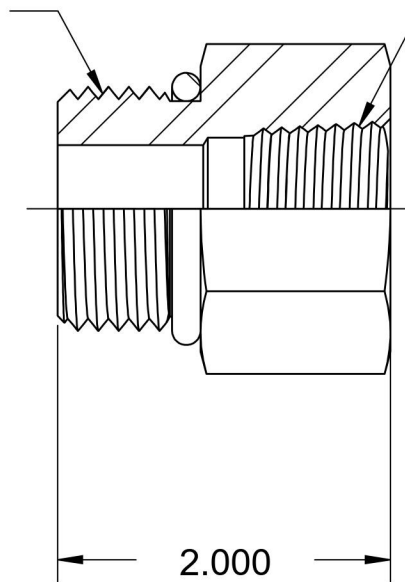

# 6405-32-24-O

Steel, SAE J1926 O-Ring Boss Female Adapter, 2-1/2-12 Male ORB x 1-1/2" Female NPTF

2-1/2-12 UN

1-1/2-11-1/2 NPTF

6701 Cochran Road  
Solon, Ohio 44139  
Phone: (440) 248-1880  
Toll Free: 1-888-331-1523

**Temperature Rating**

-40°F to 250°F

**Pressure Rating**

2000 psi

**Material**

C1045 / 12L14 Steel

**Finish**

Trivalent Zinc