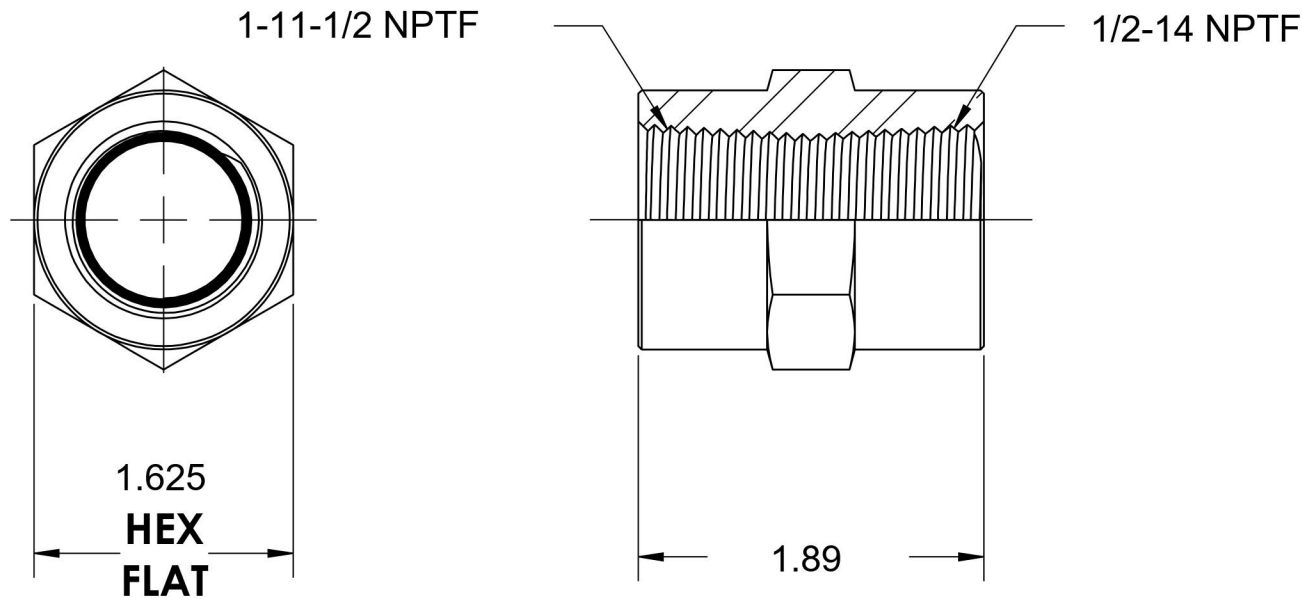

5000-16-08-SS

Stainless Steel, SAE J514 Pipe Hex Coupling, 1" Female NPTF x 1/2" Female NPTF

6701 Cochran Road
Solon, Ohio 44139
Phone: (440) 248-1880
Toll Free: 1-888-331-1523

Temperature Rating -425°F to 1200°F	Material 316/316L Stainless Steel	Industry Standards SAE J514 , SAE J476	Series 5000-SS
Pressure Rating 3600 psi	Finish Passivated		Series Description SAE J514 Pipe Hex Coupling