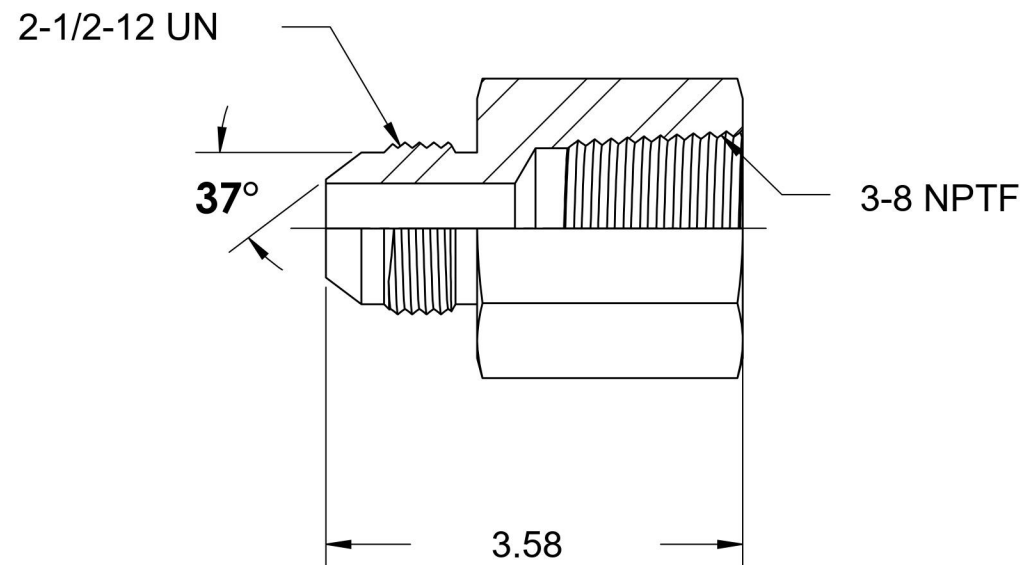

# 2405-32-48

Steel, SAE J514 Flared Tube Female Connector, 2" Male JIC x 3" Female NPTF

6701 Cochran Road  
Solon, Ohio 44139  
Phone: (440) 248-1880  
Toll Free: 1-888-331-1523