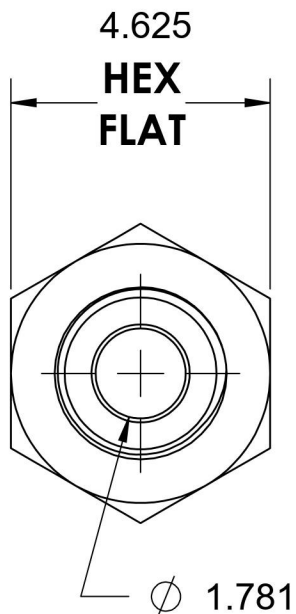

# 2405-32-48

Steel, SAE J514 Flared Tube Female Connector, 2" Male JIC x 3" Female NPTF

6701 Cochran Road  
Solon, Ohio 44139  
Phone: (440) 248-1880  
Toll Free: 1-888-331-1523