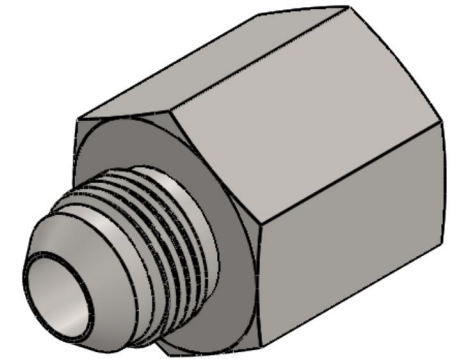

# 2405-32-48

Steel, SAE J514 Flared Tube Female Connector, 2" Male JIC x 3" Female NPTF

6701 Cochran Road  
Solon, Ohio 44139  
Phone: (440) 248-1880  
Toll Free: 1-888-331-1523