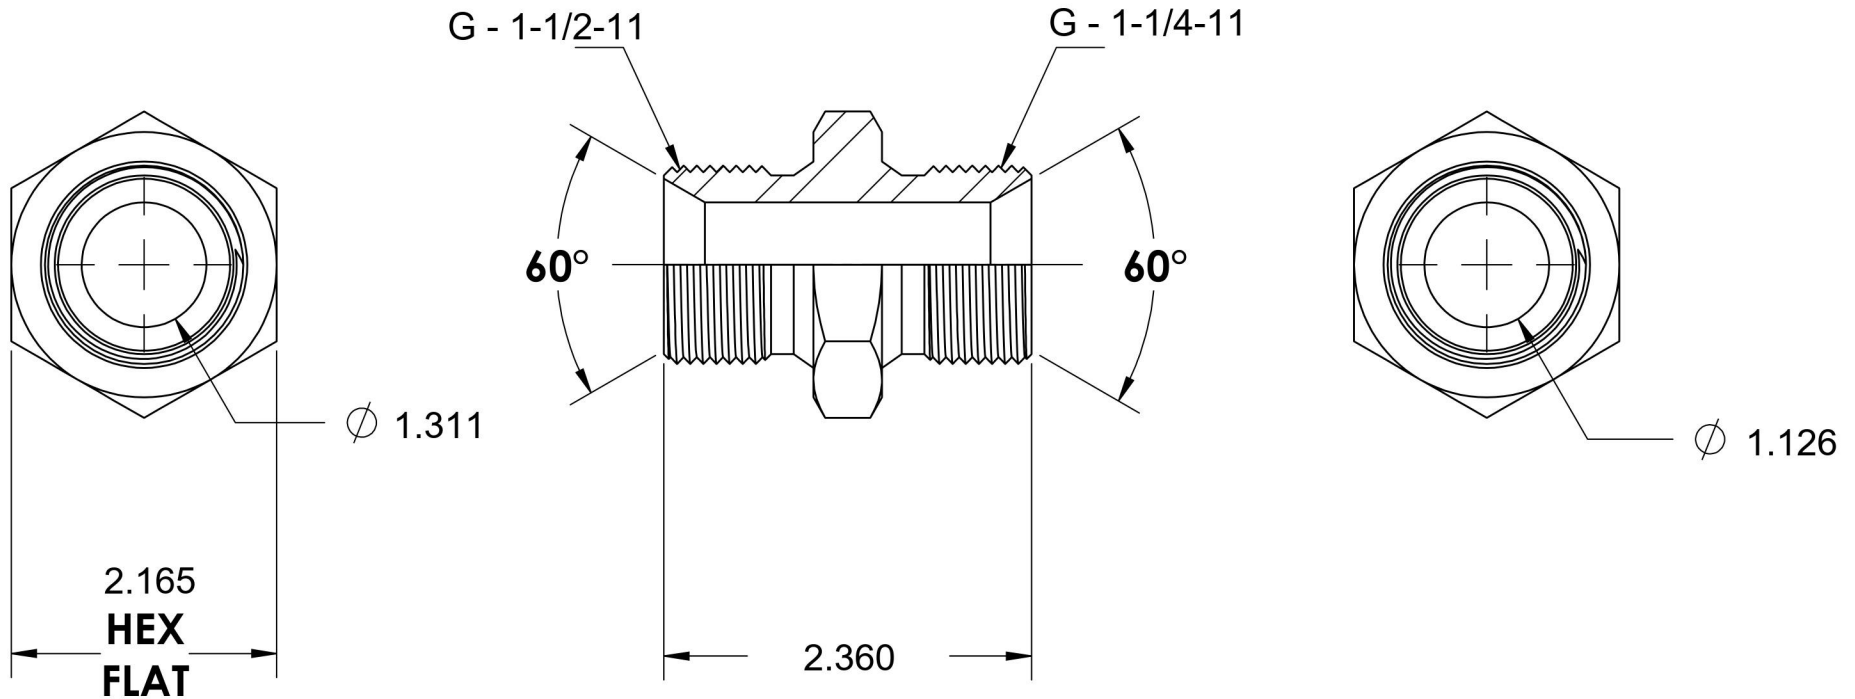

9022-24-20-SS

Stainless Steel, ISO 1179 BSPP Port/Line Union, 1-1/2-11 Male BSPP 60° Line/Port x 1-1/4-11 Male BSPP 60° Line/Port

6701 Cochran Road
Solon, Ohio 44139
Phone: (440) 248-1880
Toll Free: 1-888-331-1523

Temperature Rating	Material	Industry Standards	Series
-425°F to 1200°F	316/316L Stainless Steel	ISO 1179, ISO 8434-6	9022-SS
Pressure Rating	Finish		Series Description
1500 psi	Passivated		ISO 1179 BSPP Port/Line Union