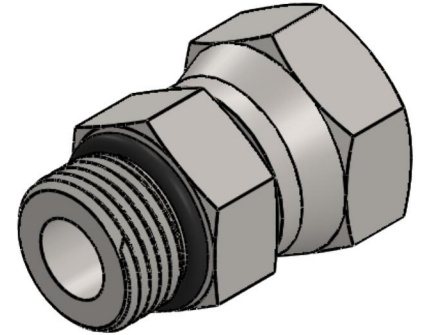

# 6900-24-24-O

Steel, SAE J514 NPSM Swivel Port Connector, 1-7/8-12 Male ORB x 1-1/2" Female NPSM Swivel

6701 Cochran Road  
Solon, Ohio 44139  
Phone: (440) 248-1880  
Toll Free: 1-888-331-1523

<b>Temperature Rating</b>	<b>Material</b>	<b>Industry Standards</b>	<b>Series</b>
-40°F to 250°F	C1045/12L14 Steel	SAE J514, SAE J476 SAE J1926-3, SAE J515	6900-O
<b>Pressure Rating</b>	<b>Finish</b>	ASTM B633	<b>Series Description</b>
2000 psi	Trivalent Zinc		SAE J514 NPSM Swivel Port Connector