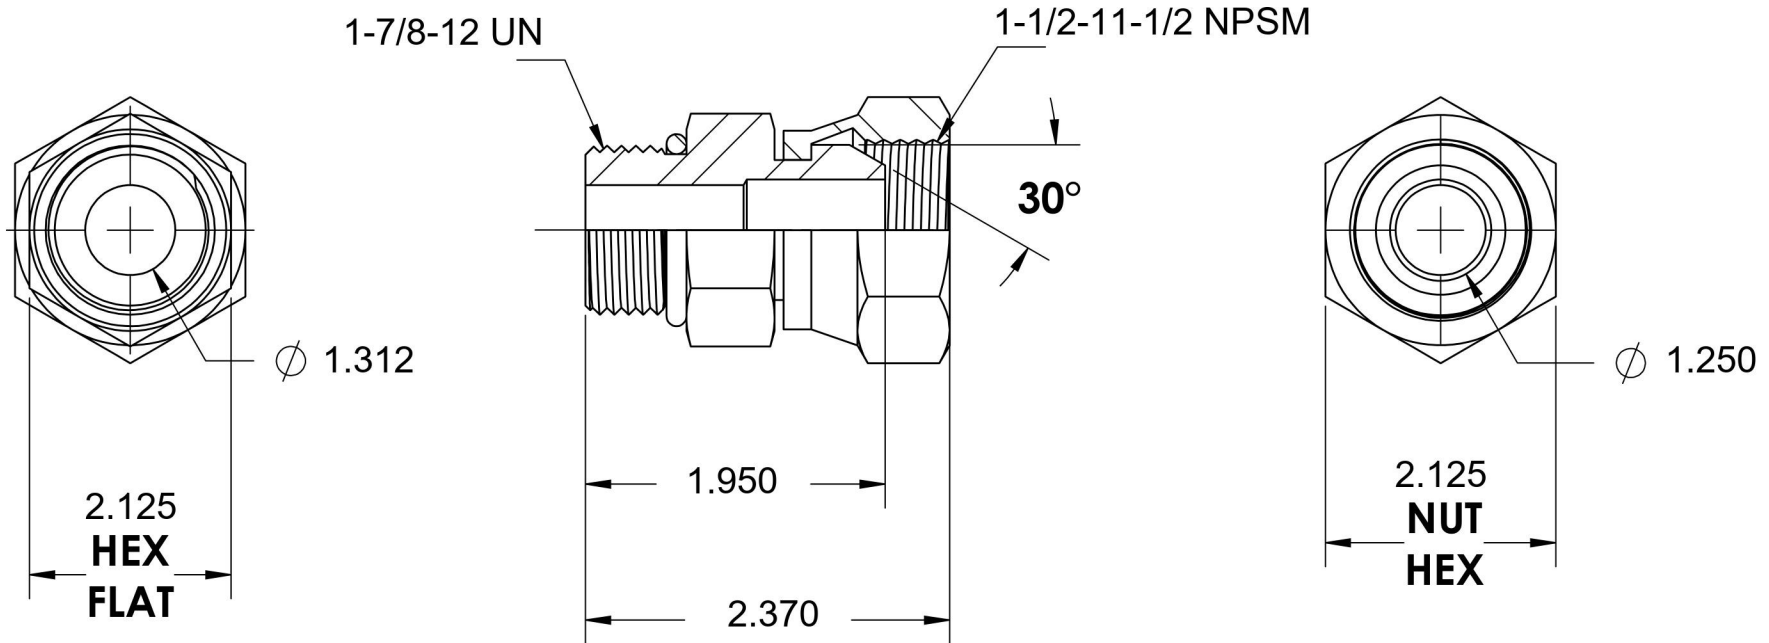

# 6900-24-24-O

Steel, SAE J514 NPSM Swivel Port Connector, 1-7/8-12 Male ORB x 1-1/2" Female NPSM Swivel

6701 Cochran Road  
Solon, Ohio 44139  
Phone: (440) 248-1880  
Toll Free: 1-888-331-1523

<b>Temperature Rating</b>	<b>Material</b>	<b>Industry Standards</b>	<b>Series</b>
-40°F to 250°F	C1045/12L14 Steel	SAE J514, SAE J476 SAE J1926-3, SAE J515	6900-O
<b>Pressure Rating</b>	<b>Finish</b>	ASTM B633	<b>Series Description</b>
2000 psi	Trivalent Zinc		SAE J514 NPSM Swivel Port Connector