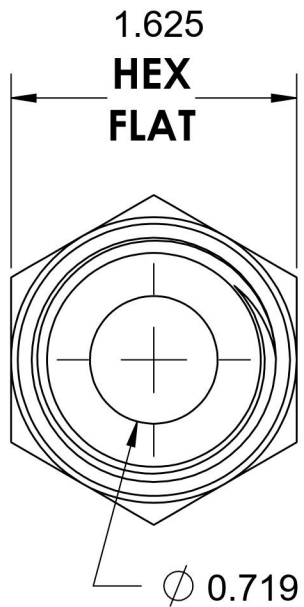

6405-14-16-O

Steel, SAE J1926 O-Ring Boss Female Adapter, 1-3/16-12 Male ORB x 1-11-1/2" Female NPTF

6701 Cochran Road
Solon, Ohio 44139
Phone: (440) 248-1880
Toll Free: 1-888-331-1523

Temperature Rating	Material	Industry Standards	Series
-40°F to 250°F	C1045 / 12L14 Steel	SAE J1926-3, SAE J476 SAE J515, ASTM B633	6405-O
Pressure Rating	Finish		Series Description
3000 psi	Trivalent Zinc		SAE J1926 O-Ring Boss Female Adapter