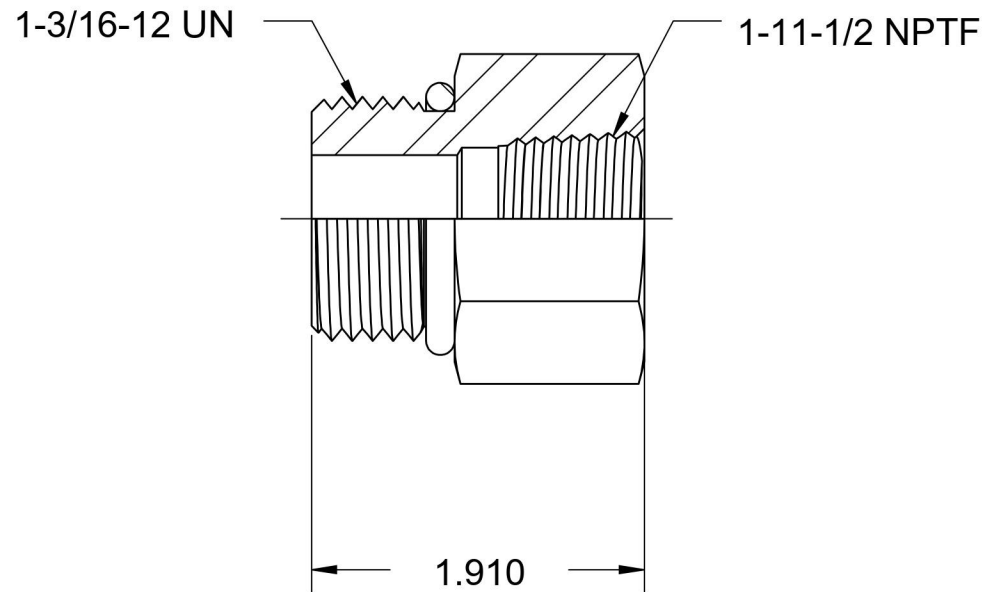

6405-14-16-O

Steel, SAE J1926 O-Ring Boss Female Adapter, 1-3/16-12 Male ORB x 1-11-1/2" Female NPTF

6701 Cochran Road
Solon, Ohio 44139
Phone: (440) 248-1880
Toll Free: 1-888-331-1523

Temperature Rating	Material	Industry Standards	Series
-40°F to 250°F	C1045 / 12L14 Steel	SAE J1926-3, SAE J476 SAE J515, ASTM B633	6405-O
Pressure Rating	Finish		Series Description
3000 psi	Trivalent Zinc		SAE J1926 O-Ring Boss Female Adapter